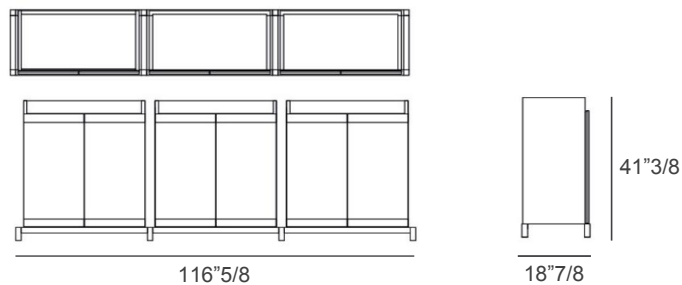

This elegant piece features an inner shelf covered in Linen Fabric.
The amount of doors and inner shelves varies depending on the size of the sideboard.

Available optionals:

- Inside LED lighting with door opening switch.
- Top in marble.
- Inner module with four removable wooden trays, shelves in bronzed glass and a central panel in the same finish as the cabinet.

Made in Italy.

Finishes & Materials

Top & Structure: Wood.

Base: Solid wood.

Inner Shelf: Covered in Linen Fabric.

Sting

Dimensions

- A) 40"W x 18"7/8D x 41"3/8H
- B) 78"3/8W x 18"7/8D x 41"3/8H
- C) 116"5/8W x 18"7/8D x 41"3/8H

A) Amount of components

- Doors: 2
- Inner shelves covered in Linen: 1

B) Amount of components

- Doors: 4
- Inner shelves covered in Linen: 2

C) Amount of components

- Doors: 6
- Inner shelves covered in Linen: 3

Detail view:
Optional marble top

Inner view:
- Covered shelves
+ Optional module
with glass shelves &
removable trays

Detail view:
Optional removable
trays