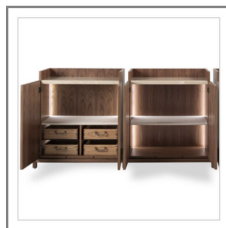

Sting

Description

Refined sideboard with a top and structure made in Oak or Walnut wood (same finish outside and inside), with a 45° assembly. The base is made of Oak or Walnut solid wood, in the same finish as the top and structure.

This elegant piece features an inner shelf covered in Linen Fabric.
The amount of doors and inner shelves varies depending on the size of the sideboard.

Available optionals:

- Inside LED lighting with door opening switch.
- Top in marble.
- Inner module with four removable wooden trays, shelves in bronzed glass and a central panel in the same finish as the cabinet.

A) Amount of components

- Doors: 2
- Inner shelves covered in Linen: 1

B) Amount of components

- Doors: 4
- Inner shelves covered in Linen: 2

C) Amount of components

- Doors: 6
- Inner shelves covered in Linen: 3

Detail view:
Optional marble top

Inner view:
- Covered shelves
+ Optional module
with glass shelves &
removable trays

Detail view:
Optional removable
trays