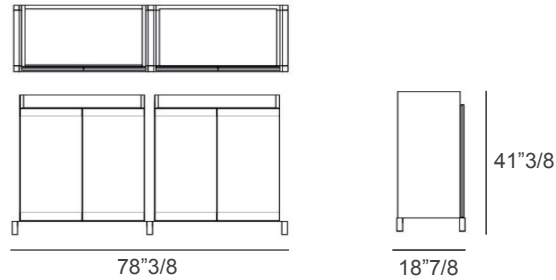

This elegant piece features an inner shelf covered in Linen Fabric.
The amount of doors and inner shelves varies depending on the size of the sideboard.

Available optionals:

- Inside LED lighting with door opening switch.
- Top in marble.
- Inner module with four removable wooden trays, shelves in bronzed glass and a central panel in the same finish as the cabinet.

Made in Italy.

Finishes & Materials

Top & Structure: Wood.

Base: Solid wood.

Inner Shelf: Covered in Linen Fabric.

Sting

Dimensions

- A) 40"W x 18"7/8D x 41"3/8H
- B) 78"3/8W x 18"7/8D x 41"3/8H
- C) 116"5/8W x 18"7/8D x 41"3/8H

A) Amount of components

- Doors: 2
- Inner shelves covered in Linen: 1

B) Amount of components

- Doors: 4
- Inner shelves covered in Linen: 2

C) Amount of components

- Doors: 6
- Inner shelves covered in Linen: 3

Detail view:
Optional marble top

Inner view:
- Covered shelves
+ Optional module
with glass shelves &
removable trays

Detail view:
Optional removable
trays