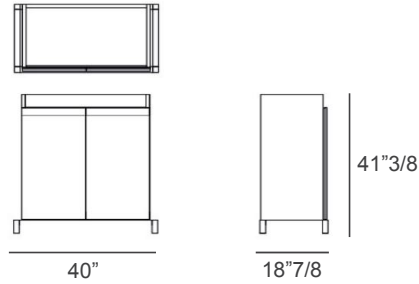

This elegant piece features an inner shelf covered in Linen Fabric.
The amount of doors and inner shelves varies depending on the size of the sideboard.

Available optionals:

- Inside LED lighting with door opening switch.
- Top in marble.
- Inner module with four removable wooden trays, shelves in bronzed glass and a central panel in the same finish as the cabinet.

Made in Italy.

Finishes & Materials

Top & Structure: Wood.

Base: Solid wood.

Inner Shelf: Covered in Linen Fabric.

Sting

Dimensions

- A) 40"W x 18"7/8D x 41"3/8H
- B) 78"3/8W x 18"7/8D x 41"3/8H
- C) 116"5/8W x 18"7/8D x 41"3/8H

A) Amount of components

- Doors: 2
- Inner shelves covered in Linen: 1

B) Amount of components

- Doors: 4
- Inner shelves covered in Linen: 2

C) Amount of components

- Doors: 6
- Inner shelves covered in Linen: 3

Detail view:
Optional marble top

Inner view:
- Covered shelves
+ Optional module
with glass shelves &
removable trays

Detail view:
Optional removable
trays