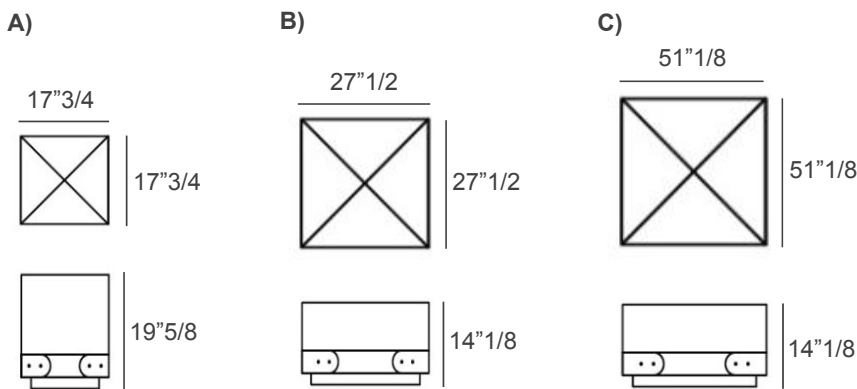

Strapp

Description

High-end side table that features a structure in Italian poplar block-board, veneered with European or exotic real wood. It also includes an inlaid top and a bottom strip clad in brass, with decorative hexagonal head bolts. Made in Italy.

Dimensions

- A) 17³/₄W x 17³/₄D x 19⁵/₈H
- B) 27¹/₂W x 27¹/₂D x 14¹/₈H
- C) 51¹/₈W x 51¹/₈D x 14¹/₈H

Finishes & Materials

Top & Structure: Wood.

Bottom Strip: Metal with decorative head bolts.