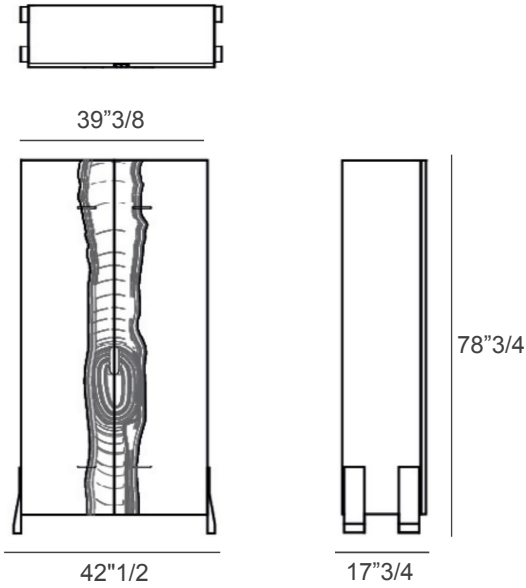

This elegant piece features feet in hammered cast brass, refined by hand, and it also includes shelves and in-house designed hinges in brass.

The Tree cabinet is also available in a bar unit version, which is equipped with a mirror on the inside back, two shelves with brass details and one shelf in extra-clear glass.

**Inner Shelves & Doors Hinges:** Brass.

**Inner Shelf:** Glass (bar unit version only).

**Inner Drawers:** Covered in Belting Leather (bar unit version only).

**Inner Top:** Marble (bar unit version only).

### Dimensions

42"1/2W x 17"3/4D x 78"3/4H