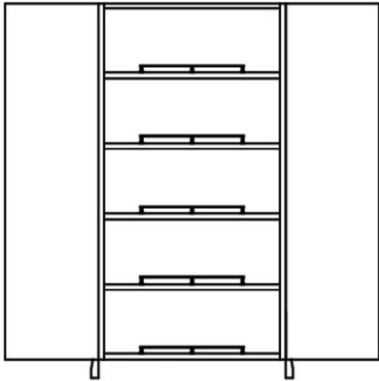

Cabinet Version