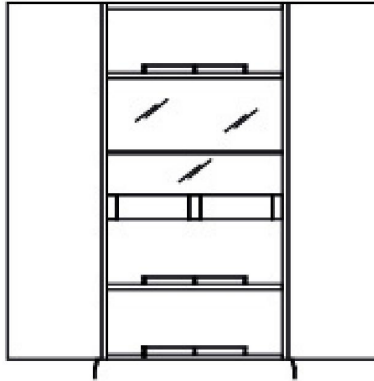

This elegant piece features feet in hammered cast brass, refined by hand, and it also includes shelves and in-house designed hinges in brass.

The Tree cabinet is also available in a bar unit version, which is equipped with a mirror on the inside back, two shelves with brass details and one shelf in extra-clear glass.

### Dimensions

42"1/2W x 17"3/4D x 78"3/4H

#### Bar Unit Version

**Inner view:**  
Shelves with details in brass + Optional inner back in bronze mirror and LED lighting

**Detail view:**  
Feet in hammered cast brass, refined by hand.

**Inner view:**  
Bar unit version with marble top and drawers covered in belting leather.