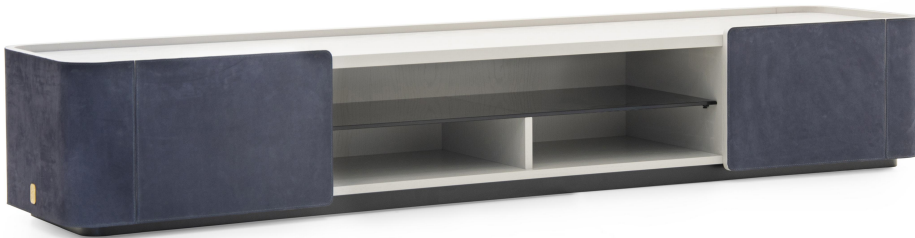

Downtown

Description

The premium Downtown TV stand comes with the sides & doors covered in high quality leather, top & inside in wood veneer and shelf in fumé glass. Made in Italy.

Dimensions

96"3/8W x 20"1/2D x 16"1/2H

Finishes & Materials

Top & inside: Wood veneer.

Sides & doors cover: Leather.

Shelf: Glass.