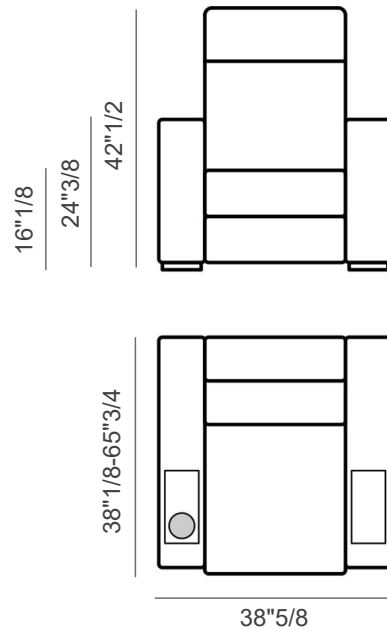

Made in Italy.

Finishes & Materials

Cover: Fabric or leather.

Base: Lacquered.

Pocket on side & arm top insert panel: Wood veneer.

Dimensions

Relax Armchair: 38"5/8W x 38"1/8D-65"3/4D x 42"1/2H

Composition A Rectangular Central Arm: 80"W x 38"1/8D-65"3/4D x 42"1/2H

Composition A Trapezoidal Central Arm: 80"5/8W x 38"1/8D-65"3/4D x 42"1/2H

Composition B: 98"7/8W x 67"D-77"1/8D x 35"3/8H

SH: 16"1/8

AH: 24"3/8

Relax Armchair

Composition A Rectangular Central Arm

Composition A Trapezoidal Central Arm