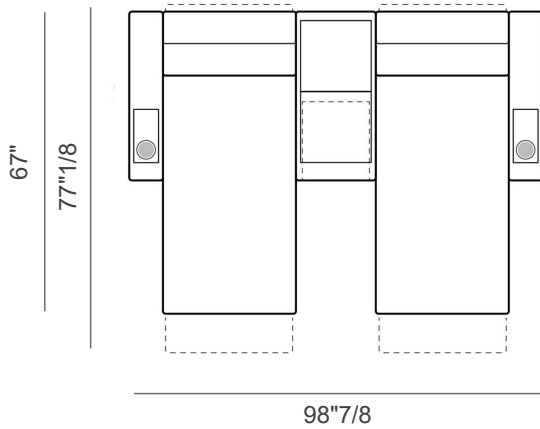

Composition B

Accessories

Charger pad / Cup holder
refrigerant & heating/ Lighting /
N. 2 Usb charger / Lock button

Headrest Mechanism / Legs
Relax Mechanism / inflatable
Lumbar part

Bottom Multi-Color Led Lighting