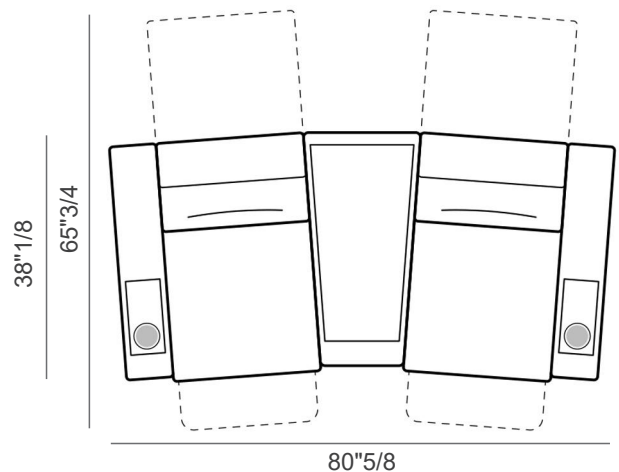

Made in Italy.

Finishes & Materials

Cover: Fabric or leather.

Base: Lacquered.

Pocket on side & arm top insert panel: Wood veneer.

Dimensions

Relax Armchair: 38"5/8W x 38"1/8D-65"3/4D x 42"1/2H

Composition A Rectangular Central Arm: 80"W x 38"1/8D-65"3/4D x 42"1/2H

Composition A Trapezoidal Central Arm: 80"5/8W x 38"1/8D-65"3/4D x 42"1/2H

Composition B: 98"7/8W x 67"D-77"1/8D x 35"3/8H

SH: 16"1/8

AH: 24"3/8

Relax Armchair

Composition A Rectangular Central Arm

Composition A Trapezoidal Central Arm