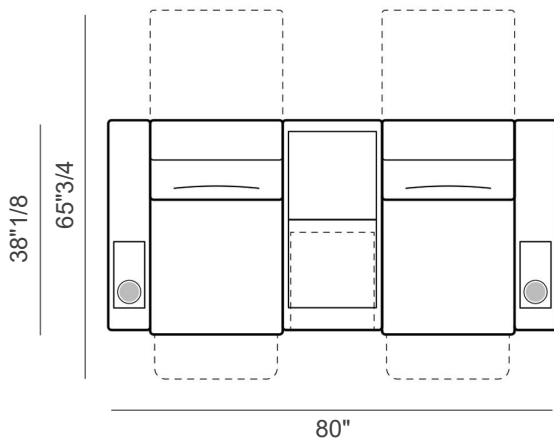

Made in Italy.

Finishes & Materials

Cover: Fabric or leather.

Base: Lacquered.

Pocket on side & arm top insert panel: Wood veneer.

Dimensions

Relax Armchair: 38"5/8W x 38"1/8D-65"3/4D x 42"1/2H

Composition A Rectangular Central Arm: 80"W x 38"1/8D-65"3/4D x 42"1/2H

Composition A Trapezoidal Central Arm: 80"5/8W x 38"1/8D-65"3/4D x 42"1/2H

Composition B: 98"7/8W x 67"D-77"1/8D x 35"3/8H

SH: 16"1/8

AH: 24"3/8

Relax Armchair

Composition A Rectangular Central Arm

Composition A Trapezoidal Central Arm