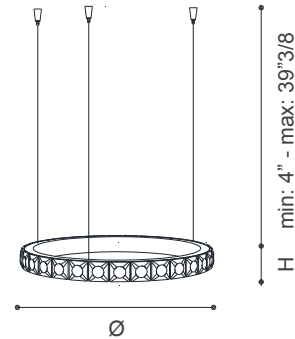

### Dimensions

- Size A:** Ø21"5/8 x 2"H + Cable & Canopy (min: 4" - max: 39"3/8)
- Size B:** Ø27"1/2 x 2"H + Cable & Canopy (min: 4" - max: 39"3/8)
- Size C:** Ø35"3/8 x 2"H + Cable & Canopy (min: 4" - max: 39"3/8)
- Size D:** Ø39"3/8 x 2"H + Cable & Canopy (min: 4" - max: 39"3/8)
- Size E:** Ø47"1/4 x 2"H + Cable & Canopy (min: 4" - max: 39"3/8)
- Size F:** Ø55"1/8 x 2"H + Cable & Canopy (min: 4" - max: 39"3/8)
- Size G:** Ø70"7/8 x 2"H + Cable & Canopy (min: 4" - max: 39"3/8)