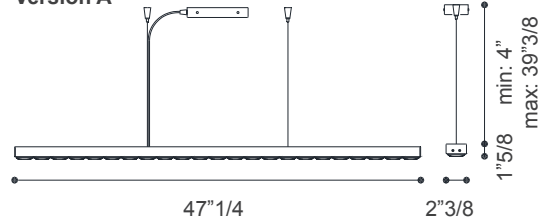

Aura

Design: Stefano Traverso

Dimensions

Version A:

47"1/4W x 2"3/8D x 1"5/8H

+ Cable & Canopy (min: 4" - max: 39"3/8)

Version B:

65"W x 4"3/4D x 4"3/4H

+ Cable & Canopy (min: 4" - max: 39"3/8)

Description

Suspension lamp with satin silver, satin bronze or satin gold finish. Glass diffusers in amber or transparent krek finish. Available in 2 different versions. Made in Italy.

Light source (110V):

Version A

LED: 22W - integrated non-replaceable LED module

Lumen: 2400 - Color Temperature: 3000K - CRI: >80

No dimmable driver included

Version B

LED: 80W - integrated non-replaceable LED module

Lumen: 9600 - Color Temperature: 3000K - CRI: >80

No dimmable driver included

Version A

Version B