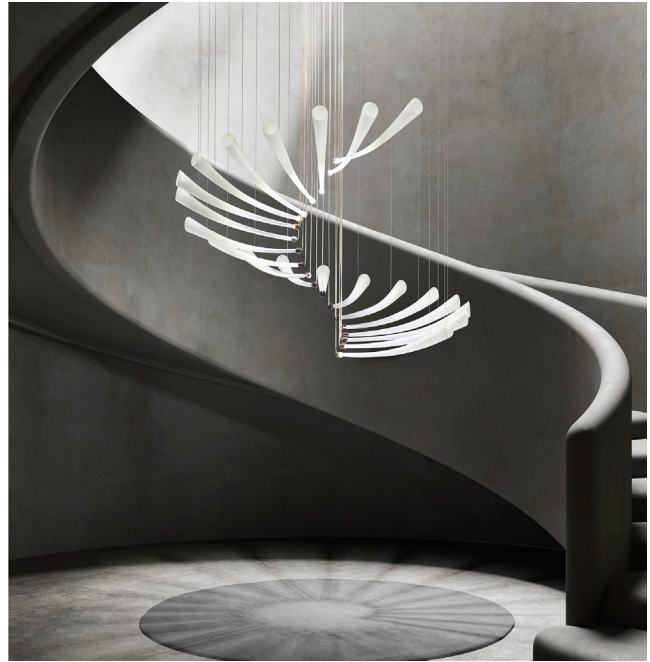

## Pulsa

*Design: Danilo De Rossi*

### *Description*

Suspension lamp with shaded white artistic blown glass. Metal structure with iron grey finish. Offered with 20 pendants.

Ethereal and majestic, Pulsa Spira represents in the form of light the twirling of a maple seed in the air. The blown glass elements are arranged in a spiral and diffuse the light from LED sources and thanks to it Pulsa generate suggestive plays of light and shadows. Made in Italy.

### *Dimensions*

**Size A:** Ø60" x 63"H

**Size B:** Ø60" x 119"H