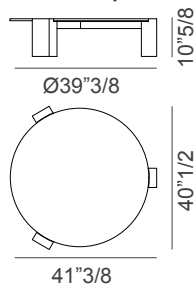

### Dimensions

**With round top A:** 33"1/2W x 33"7/8D x 13"H  
**With round top B:** 41"3/8W x 40"1/2D x 10"5/8H

**With shaped top C:** 39"3/4W x 42"1/2D x 10"5/8H  
**With shaped top D:** 50"W x 39"D x 13"H

Round top A

Round top B

Shaped top C

Shaped top D