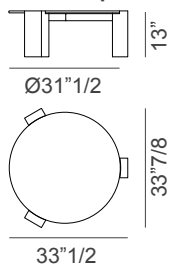

### Description

Coffee table with top available in tempered, etched, varnished extra-clear glass, 1/2" thick, or in polished marble, 7/8" thick. Legs in wood. **FSC® Certified.**

The Gogan collection is completed with these coffee tables in various sizes, which recall organic shapes and are characterized, like the sofa, by the buttresses of the structure.

### Dimensions

**With round top A:** 33"1/2W x 33"7/8D x 13"H  
**With round top B:** 41"3/8W x 40"1/2D x 10"5/8H

**With shaped top C:** 39"3/4W x 42"1/2D x 10"5/8H  
**With shaped top D:** 50"W x 39"D x 13"H

Round top A

Round top B

Shaped top C

Shaped top D