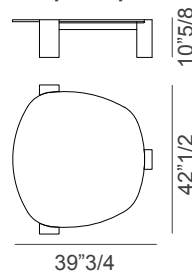

### Dimensions

**With round top A:** 33"1/2W x 33"7/8D x 13"H  
**With round top B:** 41"3/8W x 40"1/2D x 10"5/8H

**With shaped top C:** 39"3/4W x 42"1/2D x 10"5/8H  
**With shaped top D:** 50"W x 39"D x 13"H

Round top A

Round top B

Shaped top C

Shaped top D