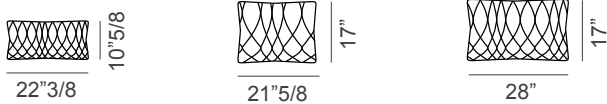

### Dimensions

**2-seater sofa:**  
 84"5/8W x 41"D x 33"H  
**Seat height: 15"3/4**

**3-seater sofa:**  
 96"3/8W x 41"D x 33"H  
**Seat height: 15"3/4**

2-seater sofa

3-seater sofa

Optional back cushions