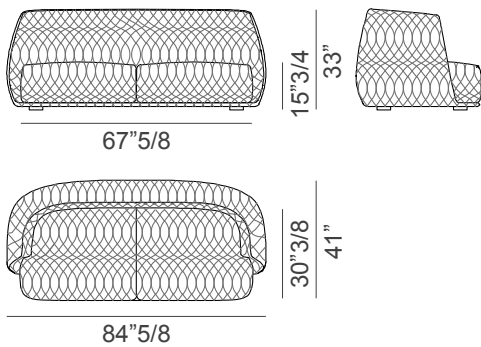

## Redondo

---

### Dimensions

**2-seater sofa:**  
 84"5/8W x 41"D x 33"H  
**Seat height: 15"3/4**

**3-seater sofa:**  
 96"3/8W x 41"D x 33"H  
**Seat height: 15"3/4**

2-seater sofa

3-seater sofa

Optional back cushions