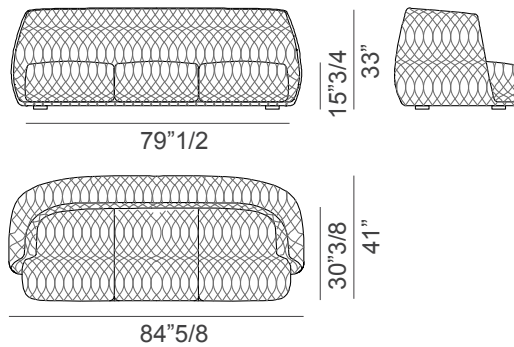

### Dimensions

**2-seater sofa:**  
 84"5/8W x 41"D x 33"H  
**Seat height: 15"3/4**

**3-seater sofa:**  
 96"3/8W x 41"D x 33"H  
**Seat height: 15"3/4**

2-seater sofa

3-seater sofa

Optional back cushions