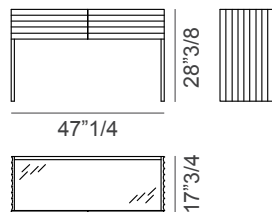

ROWS

Design: Patricia Urquiola

Description

Console with 2 drawers, with linear forms and clear-cut symmetries, part of a geometrical and minimalist collection, expressing a refined artistic concept.

Drawers and side panels are both formal and decorative. Structure in MDF veneered oak. Top in marble or glass. Feet with height-adjustable glides. Made in Italy.

Dimensions

47"1/4W x 17"3/4D x 28"3/8H

With glass top

With marble top