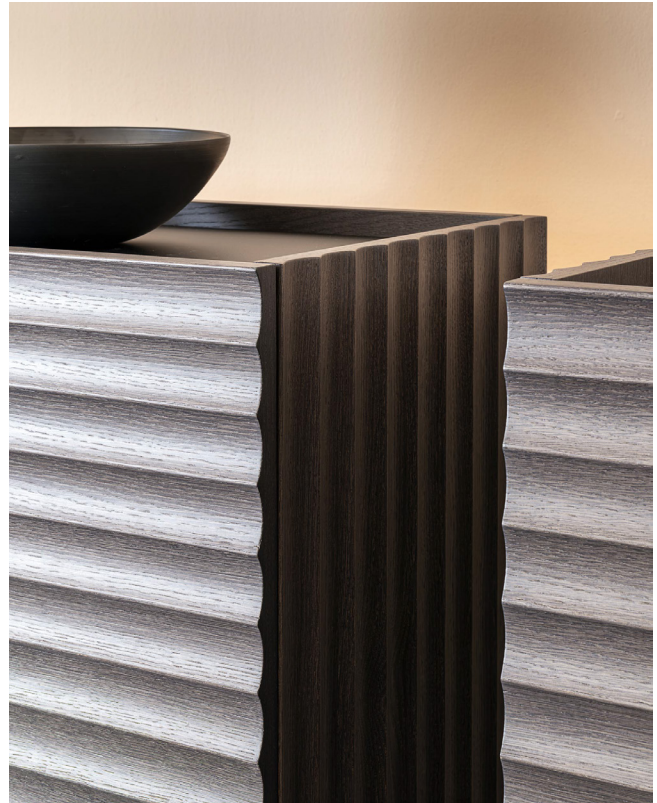

ROWS

Design: Patricia Urquiola

Description

Cupboard with linear forms and clear-cut symmetries, part of a geometrical and minimalist collection, expressing a refined artistic concept.

Doors and side panels are both formal and decorative. Structure in MDF veneered oak. Top in marble or glass. Feet with height-adjustable glides. Made in Italy.

Dimensions

47"1/4W x 17"3/4D x 47"1/4H