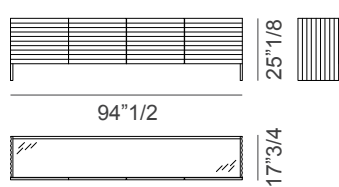

ROWS

Design: Patricia Urquiola

Description

Sideboard with linear forms and clear-cut symmetries, part of a geometrical and minimalist collection, expressing a refined artistic concept. Doors and side panels are both formal and decorative. Structure in MDF veneered oak. Top in marble or glass. Feet with height-adjustable glides. Available with 3 or 4 doors. Made in Italy.

Dimensions

With 3 doors: 70"7/8W x 17"3/4D x 28"3/8H

With 4 doors: 94"1/2W x 17"3/4D x 25"1/8H

Glass top - 3 doors

Glass top - 4 doors

Marble top - 3 doors

Marble top - 4 doors