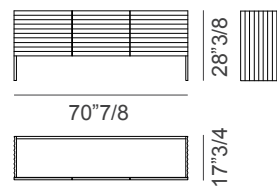

ROWS

Design: Patricia Urquiola

Description

Sideboard with linear forms and clear-cut symmetries, part of a geometrical and minimalist collection, expressing a refined artistic concept. Doors and side panels are both formal and decorative. Structure in MDF veneered oak. Top in marble or glass. Feet with height-adjustable glides. Available with 3 or 4 doors. Made in Italy.

Dimensions

With 3 doors: 70"7/8W x 17"3/4D x 28"3/8H

With 4 doors: 94"1/2W x 17"3/4D x 25"1/8H

Glass top - 3 doors

Glass top - 4 doors

Marble top - 3 doors

Marble top - 4 doors