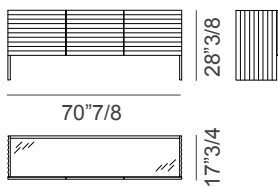

ROWS

Design: Patricia Urquiola

Description

Sideboard with linear forms and clear-cut symmetries, part of a geometrical and minimalist collection, expressing a refined artistic concept. Doors and side panels are both formal and decorative. Structure in MDF veneered oak. Top in marble or glass. Feet with height-adjustable glides. Available with 3 or 4 doors. Made in Italy.

Dimensions

With 3 doors: 70"7/8W x 17"3/4D x 28"3/8H

With 4 doors: 94"1/2W x 17"3/4D x 25"1/8H

Glass top - 3 doors

Glass top - 4 doors

Marble top - 3 doors

Marble top - 4 doors