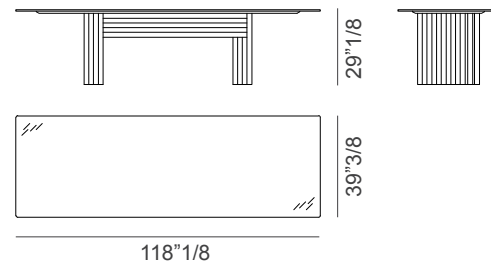

ROWS

Design: Patricia Urquiola

Description

Rectangular fixed table, with linear forms and clear-cut symmetries, part of a geometrical and minimalist collection, expressing a refined artistic concept. This table shows a strong contrast between the solidity of the structure made in MDF veneered oak, the graphic effect of the surfaces and the linearity of the top, available in wood (matching the structure), in back-painted glass or in marble. This vertical version, designed with a nod to classical architecture, brings to mind the fluting of a column. Made in Italy.

Rows

Dimensions

Size A: 94"1/2W x 39"3/8D x 29"1/8H

Size B: 118"1/8W x 39"3/8D x 29"1/8H

With glass top

With glass top

With marble top

With wooden top