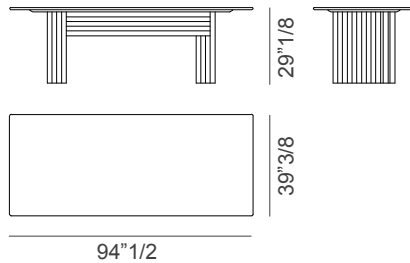

ROWS

Design: Patricia Urquiola

Description

Rectangular fixed table, with linear forms and clear-cut symmetries, part of a geometrical and minimalist collection, expressing a refined artistic concept. This table shows a strong contrast between the solidity of the structure made in MDF veneered oak, the graphic effect of the surfaces and the linearity of the top, available in wood (matching the structure), in back-painted glass or in marble. This vertical version, designed with a nod to classical architecture, brings to mind the fluting of a column. Made in Italy.

Rows

Dimensions

Size A: 94"1/2W x 39"3/8D x 29"1/8H

Size B: 118"1/8W x 39"3/8D x 29"1/8H

With glass top

With glass top

With marble top

With wooden top