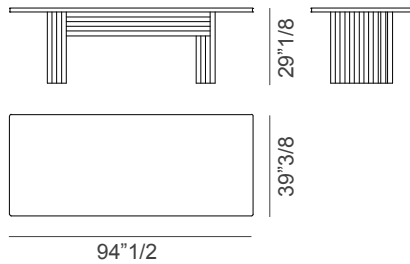

ROWS

Design: Patricia Urquiola

Description

Rectangular fixed table, with linear forms and clear-cut symmetries, part of a geometrical and minimalist collection, expressing a refined artistic concept. This table shows a strong contrast between the solidity of the structure made in MDF veneered oak, the graphic effect of the surfaces and the linearity of the top, available in wood (matching the structure), in back-painted glass or in marble. This vertical version, designed with a nod to classical architecture, brings to mind the fluting of a column. Made in Italy.

Rows

Dimensions

Size A: 94"1/2W x 39"3/8D x 29"1/8H

Size B: 118"1/8W x 39"3/8D x 29"1/8H

With glass top

With glass top

With marble top

With wooden top