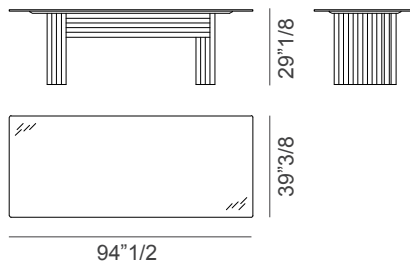

ROWS

Design: Patricia Urquiola

Description

Rectangular fixed table, with linear forms and clear-cut symmetries, part of a geometrical and minimalist collection, expressing a refined artistic concept. This table shows a strong contrast between the solidity of the structure made in MDF veneered oak, the graphic effect of the surfaces and the linearity of the top, available in wood (matching the structure), in back-painted glass or in marble. This vertical version, designed with a nod to classical architecture, brings to mind the fluting of a column. Made in Italy.

Rows

Dimensions

Size A: 94"1/2W x 39"3/8D x 29"1/8H

Size B: 118"1/8W x 39"3/8D x 29"1/8H

With glass top

With glass top

With marble top

With wooden top