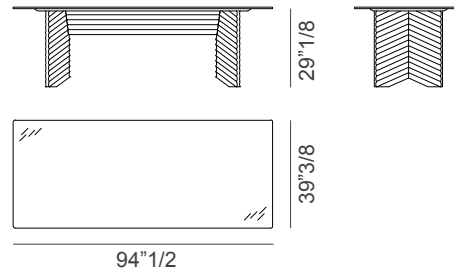

ROWS

Design: Patricia Urquiola

Description

Rectangular fixed table, with linear forms and clear-cut symmetries, part of a geometrical and minimalist collection, expressing a refined artistic concept. This table shows a strong contrast between the solidity of the structure made in MDF veneered oak, the graphic effect of the surfaces and the linearity of the top, available in wood (matching the structure), in back-painted glass or in marble. This diagonal version, features perpendicular geometry and oblique lines that add more movement to the structure. Made in Italy.

Rows

Dimensions

Size A: 70"7/8W x 37"3/8D x 29"1/8H

Size B: 94"1/2W x 39"3/8D x 29"1/8H

With glass top

With glass top

With marble top

With marble top