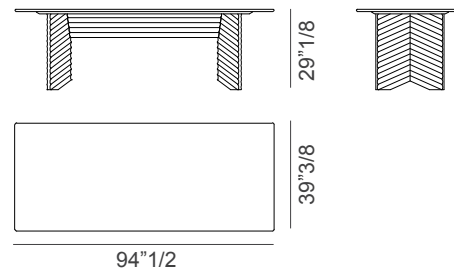

ROWS

Design: Patricia Urquiola

Description

Rectangular fixed table, with linear forms and clear-cut symmetries, part of a geometrical and minimalist collection, expressing a refined artistic concept. This table shows a strong contrast between the solidity of the structure made in MDF veneered oak, the graphic effect of the surfaces and the linearity of the top, available in wood (matching the structure), in back-painted glass or in marble. This diagonal version, features perpendicular geometry and oblique lines that add more movement to the structure. Made in Italy.

Rows

Dimensions

Size A: 70"7/8W x 37"3/8D x 29"1/8H

Size B: 94"1/2W x 39"3/8D x 29"1/8H

With glass top

With glass top

With marble top

With marble top