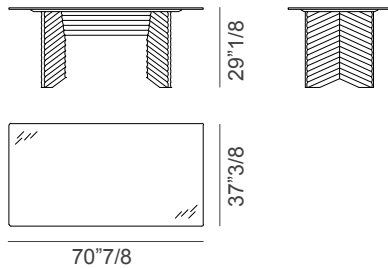

ROWS

Design: Patricia Urquiola

Description

Rectangular fixed table, with linear forms and clear-cut symmetries, part of a geometrical and minimalist collection, expressing a refined artistic concept. This table shows a strong contrast between the solidity of the structure made in MDF veneered oak, the graphic effect of the surfaces and the linearity of the top, available in wood (matching the structure), in back-painted glass or in marble. This diagonal version, features perpendicular geometry and oblique lines that add more movement to the structure. Made in Italy.

Rows

Dimensions

Size A: 70"7/8W x 37"3/8D x 29"1/8H

Size B: 94"1/2W x 39"3/8D x 29"1/8H

With glass top

With glass top

With marble top

With marble top