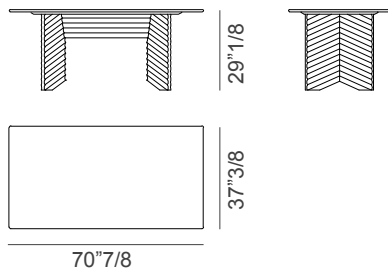

ROWS

Design: Patricia Urquiola

Description

Rectangular fixed table, with linear forms and clear-cut symmetries, part of a geometrical and minimalist collection, expressing a refined artistic concept. This table shows a strong contrast between the solidity of the structure made in MDF veneered oak, the graphic effect of the surfaces and the linearity of the top, available in wood (matching the structure), in back-painted glass or in marble. This diagonal version, features perpendicular geometry and oblique lines that add more movement to the structure. Made in Italy.

Rows

Dimensions

Size A: 70"7/8W x 37"3/8D x 29"1/8H

Size B: 94"1/2W x 39"3/8D x 29"1/8H

With glass top

With glass top

With marble top

With marble top