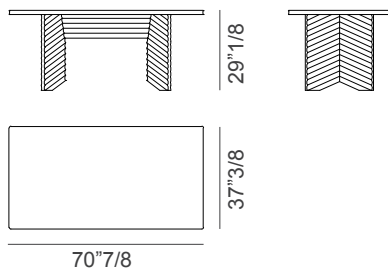

With wooden top