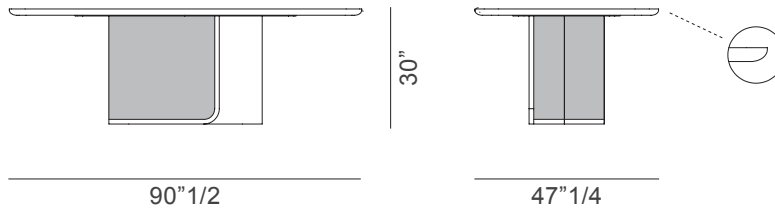

Echo

Design: Giuseppe Viganò

Description

Dining table with base in curved plywood, veneered with walnut wood or with glossy monochrome lacquered polyester finish. One side is covered in leather. Shaped top in MDF veneered with walnut wood or with glossy monochrome lacquered polyester finish. Made in Italy.

Echo

Dimensions

A: 90"1/2W x 47"1/4D x 30"H

B: 110"1/4W x 47"1/4D x 30"H

A

B