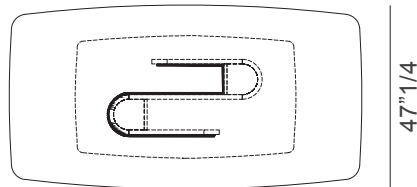

Echo

Design: Giuseppe Viganò

Description

Dining table with base in curved plywood, veneered with walnut wood or with glossy monochrome lacquered polyester finish. One side is covered in leather. Shaped top in MDF veneered with walnut wood or with glossy monochrome lacquered polyester finish. Made in Italy.

Echo

Dimensions

A: 90"1/2W x 47"1/4D x 30"H

B: 110"1/4W x 47"1/4D x 30"H

A

B