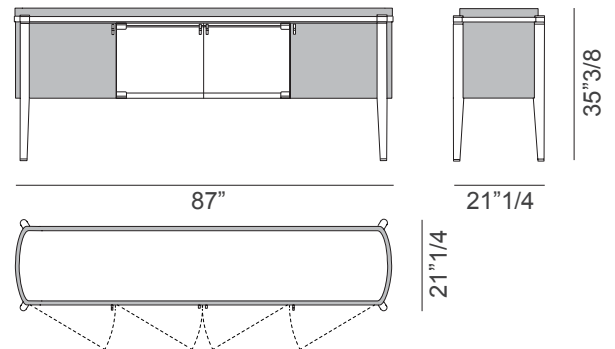

Pinnacle

Design: Huang Quan

Description

Sideboard with structure in MDF, solid walnut wood, wood particle panels, walnut veneer, and plywood. Sides and top profile with leather applications. Top available in veneered walnut or in marble. Two central doors in extra-clear glass and two side doors with leather applications. The central compartment is equipped with internal upper LED lighting. Metal details, handles and feet in light gold finish. Made in Italy.

Dimensions

87"W x 21"1/4"D x 35"3/8"H

Pinnacle