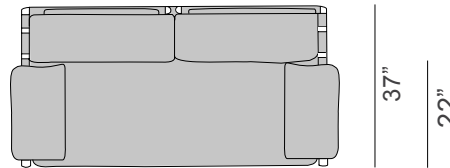

Ratio

Design: Toan Nguyen

Description

Sofa with metal structure. External woven panels in leather or fabric. Padding: feather with insert in Polyurethane foam in different densities. Pre-upholstery: polyester wadding. Cover in leather or fabric. Backrest and armrest cushions with removable covers. Decorative cushions available on demand. Made in Italy.

Ratio

Dimensions

- A: 84"5/8W x 37"D x 33"7/8H
- B: 102"3/8W x 37"D x 33"7/8H
- C: 112"1/8W x 37"D x 33"7/8H

A

B

C