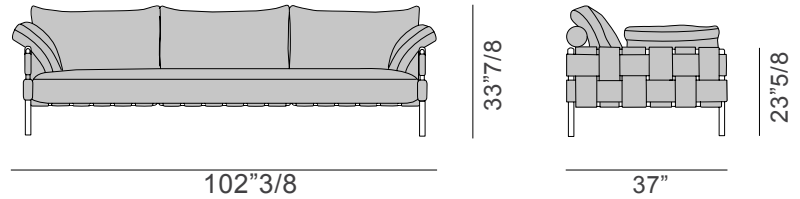

Ratio

Design: Toan Nguyen

Description

Sofa with metal structure. External woven panels in leather or fabric. Padding: feather with insert in Polyurethane foam in different densities. Pre-upholstery: polyester wadding. Cover in leather or fabric. Backrest and armrest cushions with removable covers. Decorative cushions available on demand. Made in Italy.

Ratio

Dimensions

- A: 84"5/8W x 37"D x 33"7/8H
- B: 102"3/8W x 37"D x 33"7/8H
- C: 112"1/8W x 37"D x 33"7/8H

A

B

C