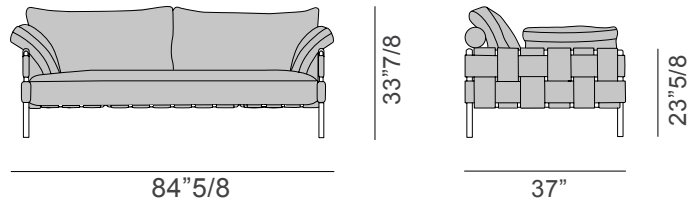

Ratio

Design: Toan Nguyen

Description

Sofa with metal structure. External woven panels in leather or fabric. Padding: feather with insert in Polyurethane foam in different densities. Pre-upholstery: polyester wadding. Cover in leather or fabric. Backrest and armrest cushions with removable covers. Decorative cushions available on demand. Made in Italy.

Ratio

Dimensions

- A: 84"5/8W x 37"D x 33"7/8H
- B: 102"3/8W x 37"D x 33"7/8H
- C: 112"1/8W x 37"D x 33"7/8H

A

B

C