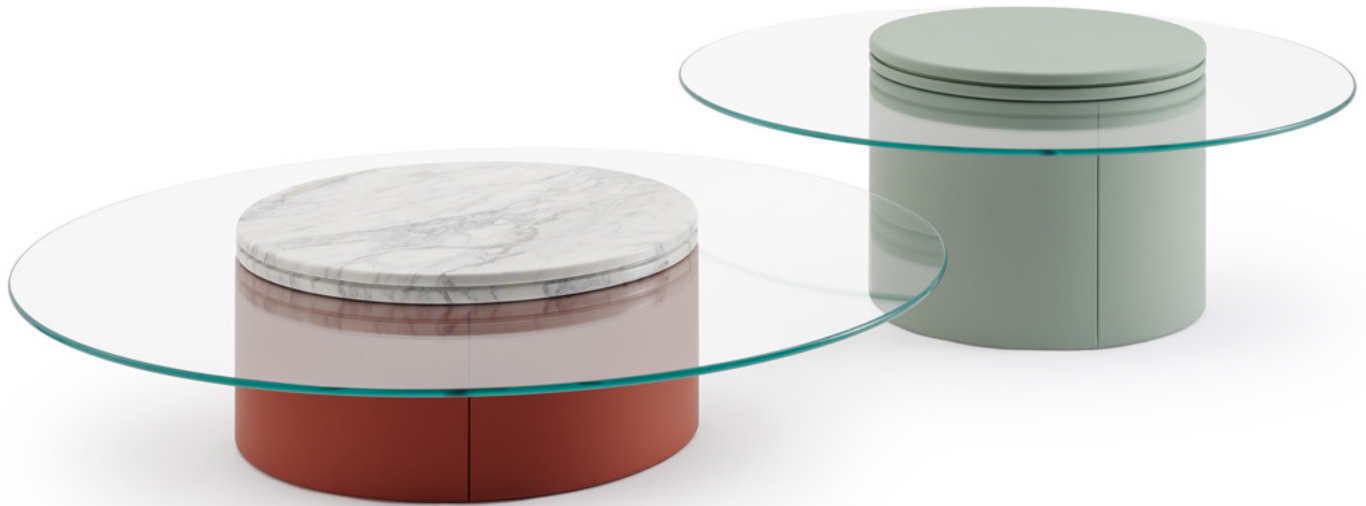

## Roma

*Design: Monica Armani*

### Description

Coffee table with cylindrical structure in MDF and plywood covered in leather. Off-centered round top in extra-clear tempered glass. Decorative top available in marble or covered in leather matching the structure. Made in Italy.

### Dimensions

**A:** Ø39"3/8 x 15"3/8

**B:** Ø47"1/4 x 11"H