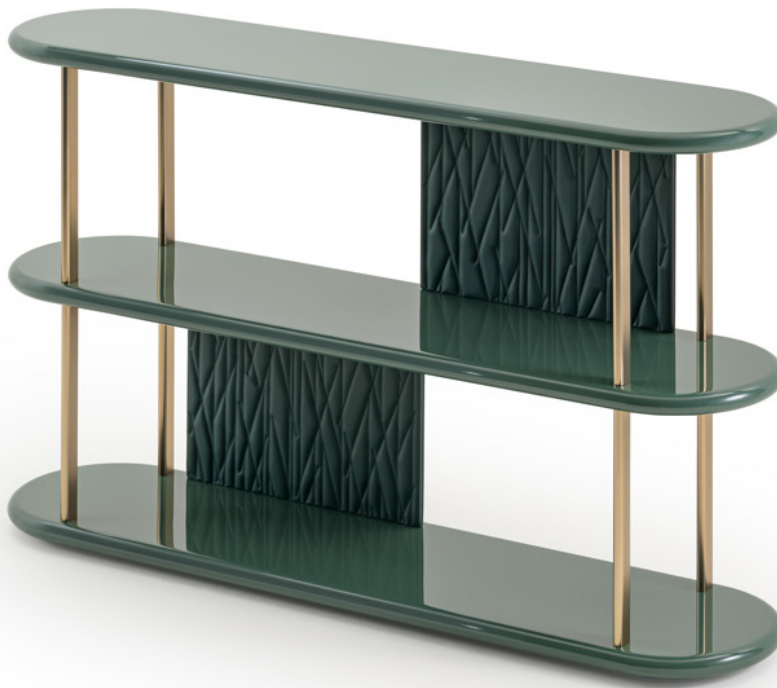

## Roma

*Design: Monica Armani*

### *Description*

Console with three shelves in MDF, available in glossy monochrome lacquered polyester finish or walnut wood. Two back panels with embroidered leather application. Metal uprights in champagne gold or graphite grey finish. Made in Italy.

### *Dimensions*

66"1/8W x 15"3/4D x 40"1/8H