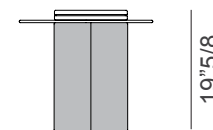

### *Dimensions*

Ø21"5/8 x 19"5/8

*With marble top*

Ø21"5/8

*With leather top*

Ø21"5/8