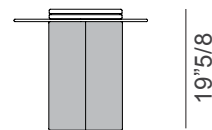

### *Description*

Side table with cylindrical structure in MDF and plywood covered in leather. Off-centered round top in extra-clear tempered glass. Decorative top available in marble or covered in leather matching the structure. Made in Italy.

### *Dimensions*

Ø21"5/8 x 19"5/8

*With marble top*

Ø21"5/8

*With leather top*

Ø21"5/8