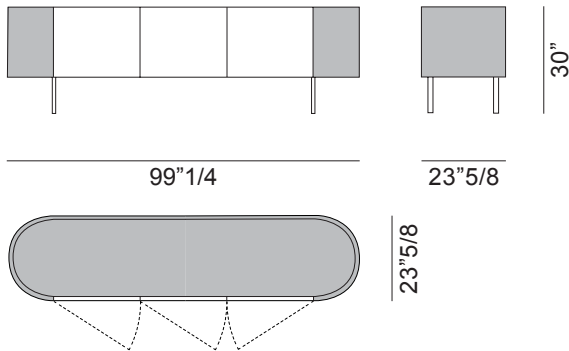

### *Description*

Sideboard with MDF and plywood structure. Three central doors with walnut wood finish. Leather application on the sides. Top available with leather application or in marble. Internal equipment: one compartment with one glass shelf. Metal details and legs in champagne gold or graphite grey finish. Made in Italy.

### Dimensions

99"1/4W x 23"5/8D x 30"H

*Sides & top in leather*

*Sides in leather / Top in marble*