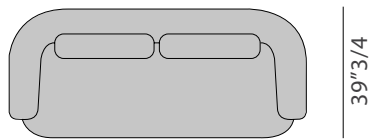

Roma

Dimensions

A: 82"5/8W x 39"3/4D x 26"3/4H

B: 98"3/8W x 39"3/4D x 26"3/4H

C: 110"1/4W x 39"3/4D x 26"3/4H

A Two seater

B Three seater

C Four seater