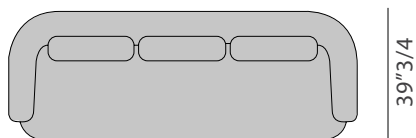

Roma

Dimensions

A: 82"5/8W x 39"3/4D x 26"3/4H

B: 98"3/8W x 39"3/4D x 26"3/4H

C: 110"1/4W x 39"3/4D x 26"3/4H

A Two seater

B Three seater

C Four seater