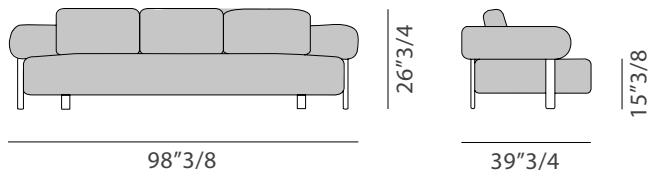

Roma

Dimensions

A: 82"5/8W x 39"3/4D x 26"3/4H

B: 98"3/8W x 39"3/4D x 26"3/4H

C: 110"1/4W x 39"3/4D x 26"3/4H

A Two seater

B Three seater

C Four seater