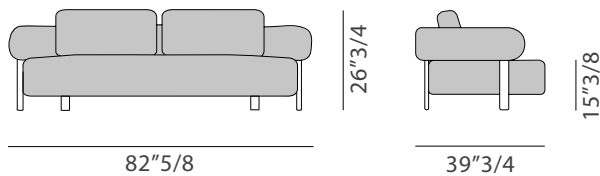

Roma

Dimensions

A: 82"5/8W x 39"3/4D x 26"3/4H

B: 98"3/8W x 39"3/4D x 26"3/4H

C: 110"1/4W x 39"3/4D x 26"3/4H

A Two seater

B Three seater

C Four seater