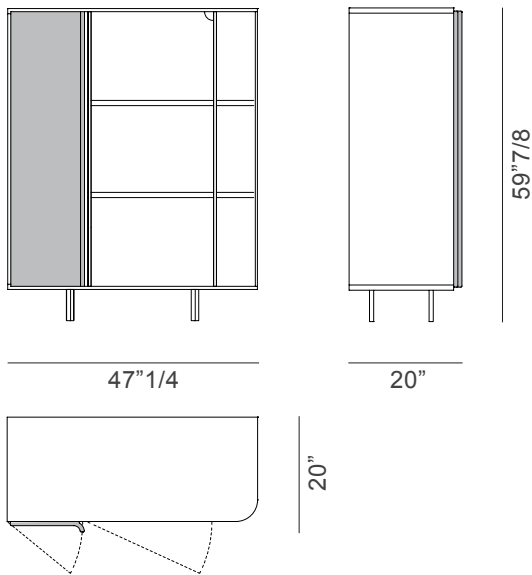

Zero

Design: Andrea Bonini

Description

Cupboard with structure in MDF and wood particle panels, glossy monochrome lacquered polyester finish. One lateral compartment with leather door, equipped with three glass shelves. One principal compartment with glass door, equipped with LED lighting and two wooden shelves, matching the structure or with marble insert. Left and right versions available. Metal details and feet in metal matt dark platinum or matt light Platinum finish. Made in Italy.

Zero

Dimensions

47"1/4W x 20"D x 59"7/8H

Left version

Right version