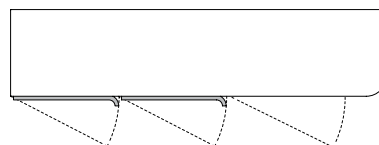

Zero

Design: Andrea Bonini

Description

Sideboard with structure in MDF and wood particle panels, glossy monochrome lacquered polyester finish. Two internal compartments with leather doors, each one equipped with one glass shelf. One compartment with glass door equipped with internal LED lighting and one wooden shelf, matching the structure or with marble insert. Metal details and feet in matt dark platinum or matt light platinum finish. Made in Italy.

Dimensions

76"3/4W x 20"D x 32"1/4H

76"3/4

20"

32"1/4

20"