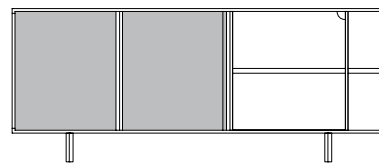

Zero

Design: Andrea Bonini

Description

Sideboard with structure in MDF and wood particle panels, glossy monochrome lacquered polyester finish. Two internal compartments with leather doors, each one equipped with one glass shelf. One compartment with glass door equipped with internal LED lighting and one wooden shelf, matching the structure or with marble insert. Metal details and feet in matt dark platinum or matt light platinum finish. Made in Italy.

Dimensions

76"3/4W x 20"D x 32"1/4H

76"3/4

20"

32"1/4

20"