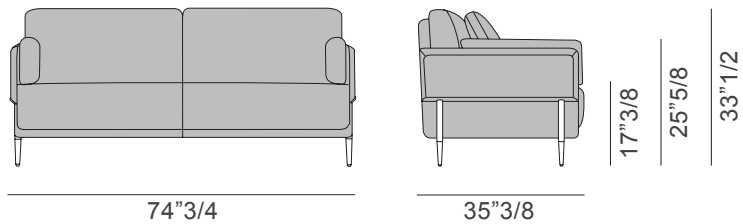

## Zero

### Dimensions

A: 74"3/4W x 35"3/8D x 33"1/2H

B: 96"3/8W x 35"3/8D x 33"1/2H

**A** Two seater

**B** Three seater