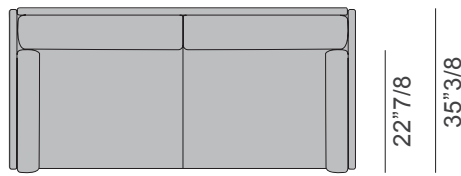

### *Description*

Sofa with plywood and solid wood internal structure, padded with polyurethane foam in different densities. Cushions padded with polyurethane foam in different densities. Pre-upholstery: polyester wadding. Non-removable upholstery in leather or fabric for the structure. Removable upholstery in leather or fabric for the backrest cushions, non-removable for seat cushion and armrests. Decorative cushions available separately. Metal feet and decorative details in matt light platinum or matt dark platinum finish. Made in Italy.

## Zero

### Dimensions

A: 74"3/4W x 35"3/8D x 33"1/2H

B: 96"3/8W x 35"3/8D x 33"1/2H

**A** Two seater

**B** Three seater