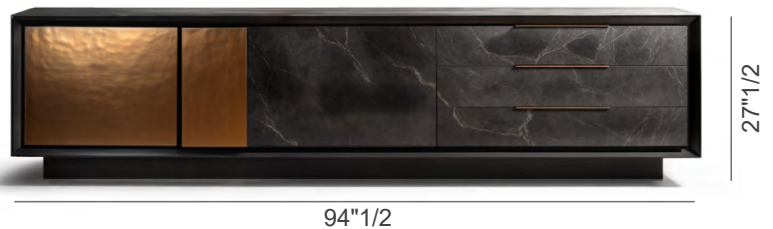

WE-178

Description

The eye-catching Wayne Enterprises sideboard comes with the structure in veneer wood, base lacquered, left door, part of the middle door & handles in metal and drawers & the bigger part of the middle door in ceramic marble. Made in Italy.

Dimensions

94"1/2W x 19"5/8D x 27"1/2H

Finishes & Materials

Structure: Wood veneer.

Left door, part of middle door & handles: Metal.

Drawers & part of the middle door: Ceramic marble.

Base: Metallic lacquering.