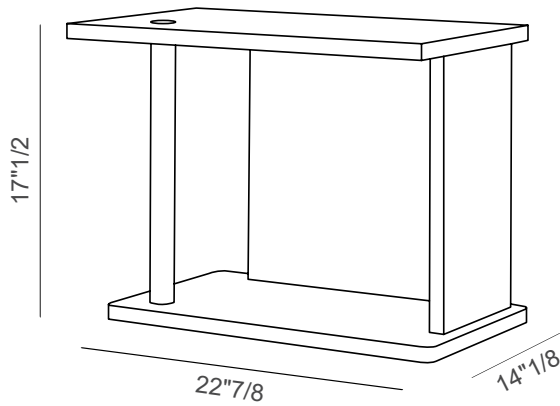

## Dimensions

22"7/8W x 14"1/8D x 17"1/2H

Open

Left

Right

Shelf

Left

Right