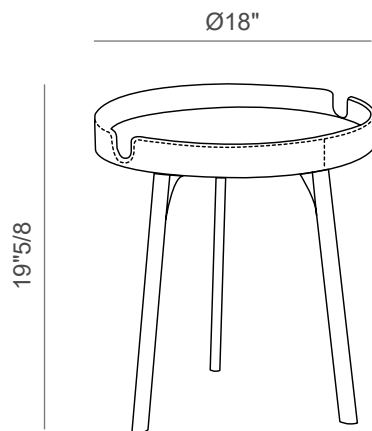

Made in Italy.

Finishes & Materials

External & internal cover: Hide.

Legs: Lacquered.

Gabri

Dimensions

Queen Size

63"W x 84"1/4D x 38"1/8H

(To fit American Queen Size mattress: 60" x 80")

King Size

78"3/4W x 84"1/4D x 38"1/8H

(To fit American King Size mattress: 76"3/4 x 80")

Gabri

Accessories

Coffee Table Size A: Ø18" x 19"5/8H

Coffee Table Size B: Ø35"5/8 x 14"H

Bench: 52"W x 18"1/8D x 16"1/2H

Small table: