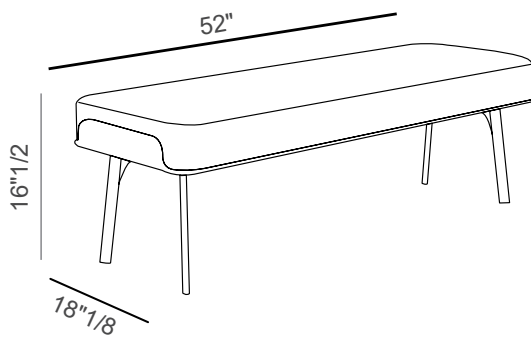

Made in Italy.

Finishes & Materials

External & internal cover: Hide.

Legs: Lacquered.

Gabri

Dimensions

Queen Size

63"W x 84"1/4D x 38"1/8H

(To fit American Queen Size mattress: 60" x 80")

King Size

78"3/4W x 84"1/4D x 38"1/8H

(To fit American King Size mattress: 76"3/4 x 80")

Gabri

Accessories

Coffee Table Size A: Ø18" x 19"5/8H

Coffee Table Size B: Ø35"5/8 x 14"H

Bench: 52"W x 18"1/8D x 16"1/2H

Small table: