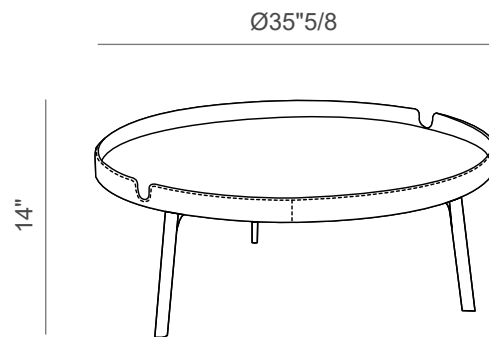

Made in Italy.

Finishes & Materials

External & internal cover: Hide.

Legs: Lacquered.

Gabri

Dimensions

Queen Size

63"W x 84"1/4D x 38"1/8H

(To fit American Queen Size mattress: 60" x 80")

King Size

78"3/4W x 84"1/4D x 38"1/8H

(To fit American King Size mattress: 76"3/4 x 80")

Gabri

Accessories

Coffee Table Size A: Ø18" x 19"5/8H

Coffee Table Size B: Ø35"5/8 x 14"H

Bench: 52"W x 18"1/8D x 16"1/2H

Small table: