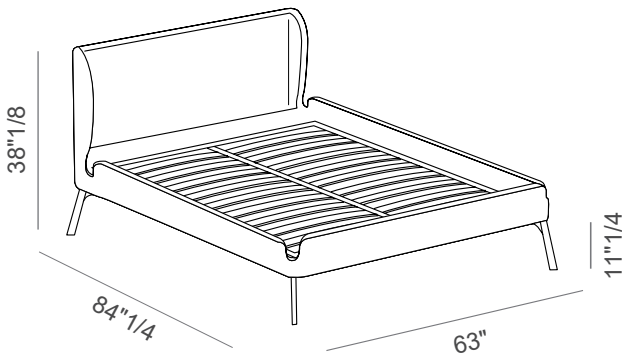

Gabri

Design: Matteo Zorzenoni

Description

A hug is a hug: what's the point of labelling it? For this, it does not matter if Gabri is a classic or contemporary bed. Arguably, it's both, with the enveloping, sensual lines of the headboard and the compact size making it perfect for both large and small rooms. The leather upholstery finished up to the smallest details makes it resemble a tailor's dress, while the geometric lines of the bed frame curve into a series of grooves designed to comfortably sink your hands and easily spread sheets and blankets. Non removable cover. Orthopaedic slatted base included. Mattress and cushions NOT included.

Made in Italy.

Finishes & Materials

External & internal cover: Hide.

Legs: Lacquered.

Gabri

Dimensions

Queen Size

63"W x 84"1/4D x 38"1/8H

(To fit American Queen Size mattress: 60" x 80")

King Size

78"3/4W x 84"1/4D x 38"1/8H

(To fit American King Size mattress: 76"3/4 x 80")

Gabri

Accessories

Coffee Table Size A: Ø18" x 19"5/8H

Coffee Table Size B: Ø35"5/8 x 14"H

Bench: 52"W x 18"1/8D x 16"1/2H

Small table: