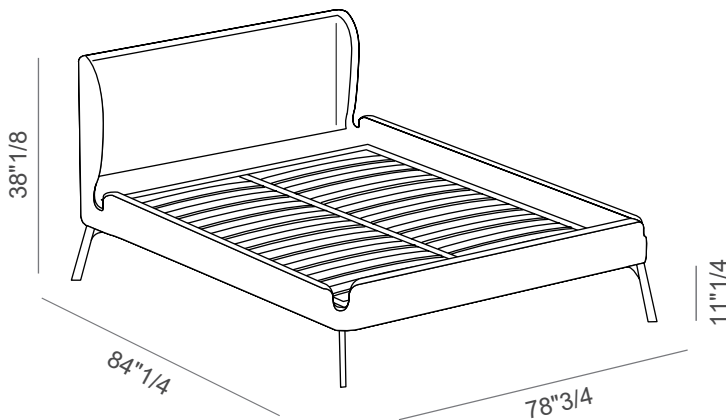

Gabri

Design: Matteo Zorzenoni

Description

A hug is a hug: what's the point of labelling it? For this, it does not matter if Gabri is a classic or contemporary bed. Arguably, it's both, with the enveloping, sensual lines of the headboard and the compact size making it perfect for both large and small rooms. The leather upholstery finished up to the smallest details makes it resemble a tailor's dress, while the geometric lines of the bed frame curve into a series of grooves designed to comfortably sink your hands and easily spread sheets and blankets. Non removable cover. Orthopaedic slatted base included. Mattress and cushions NOT included.

Made in Italy.

Finishes & Materials

External & internal cover: Hide.

Legs: Lacquered.

Gabri

Dimensions

Queen Size

63"W x 84"1/4D x 38"1/8H

(To fit American Queen Size mattress: 60" x 80")

King Size

78"3/4W x 84"1/4D x 38"1/8H

(To fit American King Size mattress: 76"3/4 x 80")

Gabri

Accessories

Coffee Table Size A: Ø18" x 19"5/8H

Coffee Table Size B: Ø35"5/8 x 14"H

Bench: 52"W x 18"1/8D x 16"1/2H

Small table: