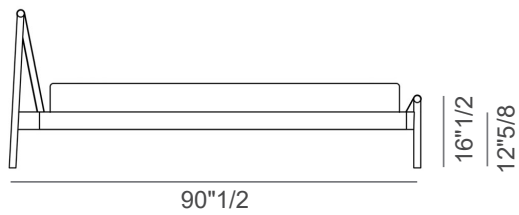

Made in Italy.

Finishes & Materials

Headboard & footboard: Fabric.

Structure: Wood.

Jack

Dimensions

Ash wood Queen Size

71"5/8W x 90"1/2D x 35"3/8H

(To fit American Queen Size mattress: 60" x 80")

Ash wood King Size

87"3/8W x 90"1/2D x 35"3/8H

(To fit American King Size mattress: 76"3/4 x 80")

Jack

Accessories

Bench: 37"3/4W x 15"3/4D x 15"3/4H