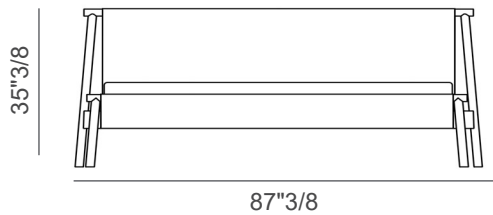

Made in Italy.

Finishes & Materials

Headboard & footboard: Fabric.

Structure: Wood.

Jack

Dimensions

Ash wood Queen Size

71"5/8W x 90"1/2D x 35"3/8H

(To fit American Queen Size mattress: 60" x 80")

Ash wood King Size

87"3/8W x 90"1/2D x 35"3/8H

(To fit American King Size mattress: 76"3/4 x 80")

Jack

Accessories

Bench: 37"3/4W x 15"3/4D x 15"3/4H