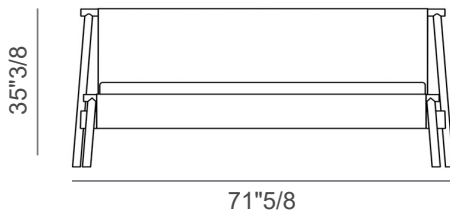

Made in Italy.

Finishes & Materials

Headboard & footboard: Fabric.

Structure: Wood.

Jack

Dimensions

Ash wood Queen Size

71"5/8W x 90"1/2D x 35"3/8H

(To fit American Queen Size mattress: 60" x 80")

Ash wood King Size

87"3/8W x 90"1/2D x 35"3/8H

(To fit American King Size mattress: 76"3/4 x 80")

Jack

Accessories

Bench: 37"3/4W x 15"3/4D x 15"3/4H