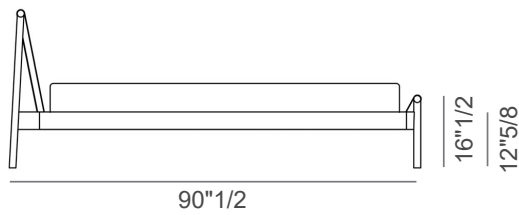

Made in Italy.

Finishes & Materials

Headboard & footboard: Fabric.

Structure: Wood.

Jack

Dimensions

Ash wood Queen Size

71"5/8W x 90"1/2D x 35"3/8H

(To fit American Queen Size mattress: 60" x 80")

Ash wood King Size

87"3/8W x 90"1/2D x 35"3/8H

(To fit American King Size mattress: 76"3/4 x 80")

Jack

Accessories

Bench: 37"3/4W x 15"3/4D x 15"3/4H