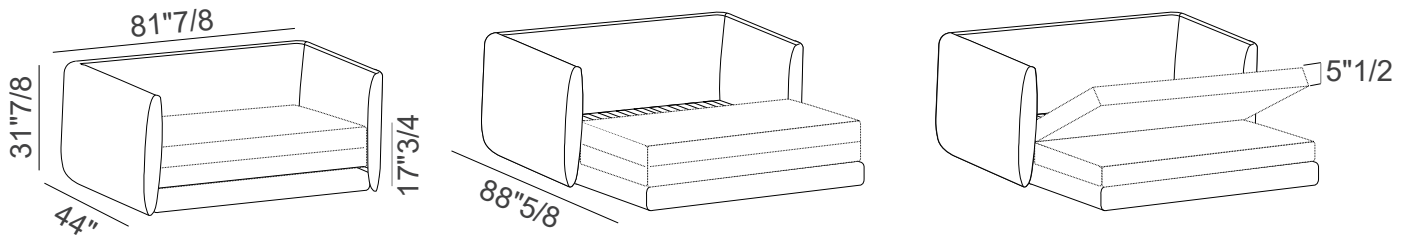

Jill

Design: Zanellato/Bortotto

Description

Jill envelops thoughts and dreams by the embrace of its headboard, creating a comfortable intimate atmosphere. Its soft and generous shapes have a leading role not only in the night space; actually Jill Daybed version furnishes with character and personality also the living area. Firwood structure. Removable cover. Mattress included. Cushions not included. Made in Italy.

Finishes & Materials

Cover: Fabric.

Jill

Dimensions

81"7/8W x 44"D-88"5/8D x 31"7/8H

Optional cushions