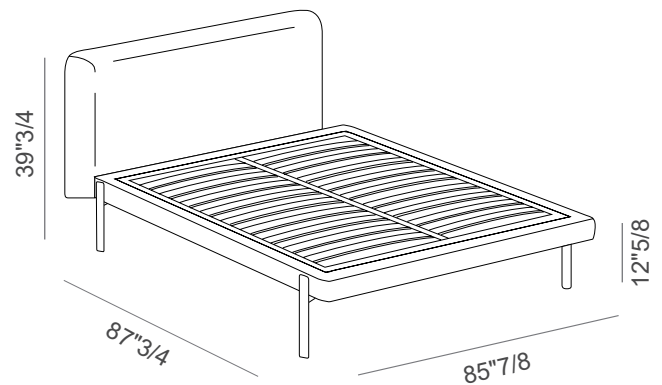

Joy

Design: Zanellato/Bortotto

Description

Devoted to the pleasure of enjoying the nightlife, Joy plays with the opposition between the soft and important volume of the headboard and the bedframe, and the thin and geometric metallic legs. The result is a pleasant and light feeling, with an additional touch of glamorous elegance, due to the possibility to customize its fabrics and colors. Firwood structure. Removable cover. Orthopaedic slatted base included. Mattress & cushions not included.

Made in Italy.

Finishes & Materials

Cover: Fabric.

Legs: Metal.

Joy

Dimensions

With legs

Queen Size

70"1/8W x 87"3/4D x 39"3/4H

(To fit American Queen Size mattress: 60" x 80")

King Size

85"7/8W x 87"3/4D x 39"3/4H

(To fit American King Size mattress: 76"3/4 x 80")

With base

Queen Size

71"1/4W x 89"D x 38"5/8H

(To fit American Queen Size mattress: 60" x 80")

King Size

87"W x 89"D x 38"5/8H

(To fit American King Size mattress: 76"3/4 x 80")