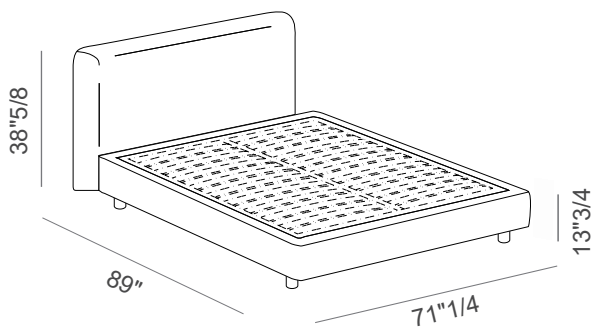

Joy

Design: Zanellato/Bortotto

Description

Devoted to the pleasure of enjoying the nightlife, Joy plays with the opposition between the soft and important volume of the headboard and the bedframe, and the thin and geometric metallic legs. The result is a pleasant and light feeling, with an additional touch of glamorous elegance, due to the possibility to customize its fabrics and colors. Firwood structure. Removable cover. Orthopaedic slatted base included. Mattress & cushions not included.

Made in Italy.

Finishes & Materials

Cover: Fabric.

Legs: Metal.

Joy

Dimensions

With legs

Queen Size

70"1/8W x 87"3/4D x 39"3/4H

(To fit American Queen Size mattress: 60" x 80")

King Size

85"7/8W x 87"3/4D x 39"3/4H

(To fit American King Size mattress: 76"3/4 x 80")

With base

Queen Size

71"1/4W x 89"D x 38"5/8H

(To fit American Queen Size mattress: 60" x 80")

King Size

87"W x 89"D x 38"5/8H

(To fit American King Size mattress: 76"3/4 x 80")