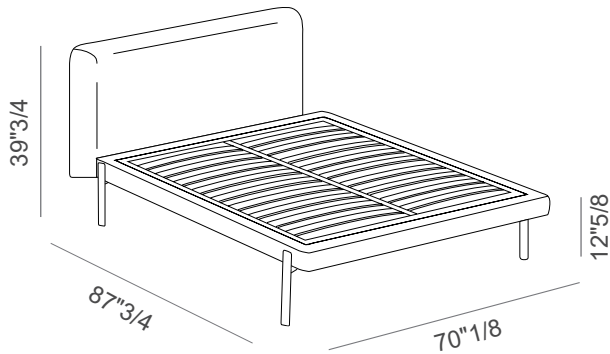

Joy

Design: Zanellato/Bortotto

Description

Devoted to the pleasure of enjoying the nightlife, Joy plays with the opposition between the soft and important volume of the headboard and the bedframe, and the thin and geometric metallic legs. The result is a pleasant and light feeling, with an additional touch of glamorous elegance, due to the possibility to customize its fabrics and colors. Firwood structure. Removable cover. Orthopaedic slatted base included. Mattress & cushions not included.

Made in Italy.

Finishes & Materials

Cover: Fabric.

Legs: Metal.

Joy

Dimensions

With legs

Queen Size

70"1/8W x 87"3/4D x 39"3/4H

(To fit American Queen Size mattress: 60" x 80")

King Size

85"7/8W x 87"3/4D x 39"3/4H

(To fit American King Size mattress: 76"3/4 x 80")

With base

Queen Size

71"1/4W x 89"D x 38"5/8H

(To fit American Queen Size mattress: 60" x 80")

King Size

87"W x 89"D x 38"5/8H

(To fit American King Size mattress: 76"3/4 x 80")