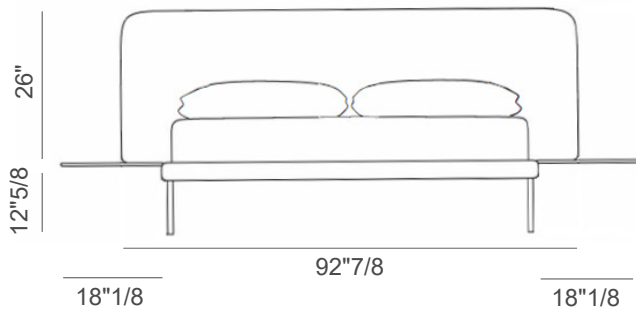

Marty

Design: Studio E-GGS

Description

A bed that tells the story of how we and our homes have changed. The padded headboard, generous and soft like the back of a sofa, reminds us that the bedroom is no longer just a room for sleeping, but a space to be lived all day long between a book, a computer or a cup of coffee: working tools and relaxing companions to be stored in the special side tray that becomes a comfortable support surface. Non removable cover. Orthopaedic slatted base included. Mattress and cushions not included. Firwood structure.

Made in Italy.

Finishes & Materials

Cover: Fabric.

Side Tables: Lacquered or marble.

Marty

Dimensions

Queen Size

77"1/8W x 93"3/4D x 38"5/8H

(To fit American Queen Size mattress: 60" x 80")

King Size

92"7/8W x 93"3/4D x 38"5/8H

(To fit American King Size mattress: 76"3/4 x 80")

Marty

Dimensions

Queen Size

78"3/8W x 98"D x 39"3/4H

(To fit American Queen Size mattress: 60" x 80")

King Size

94"1/8W x 98"D x 39"3/4H

(To fit American King Size mattress: 76" x 80")

Marty

Accessories

Bench: 63"W x 18"1/2D x 16"1/4H