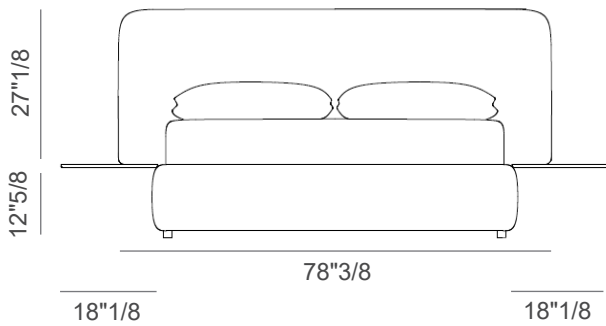

Made in Italy.

Finishes & Materials

Cover: Fabric.

Side Tables: Lacquered or marble.

Marty

Dimensions

Queen Size

77"1/8W x 93"3/4D x 38"5/8H

(To fit American Queen Size mattress: 60" x 80")

King Size

92"7/8W x 93"3/4D x 38"5/8H

(To fit American King Size mattress: 76"3/4 x 80")

Marty

Dimensions

Queen Size

78"3/8W x 98"D x 39"3/4H

(To fit American Queen Size mattress: 60" x 80")

King Size

94"1/8W x 98"D x 39"3/4H

(To fit American King Size mattress: 76" x 80")

Marty

Accessories

Bench: 63"W x 18"1/2D x 16"1/4H