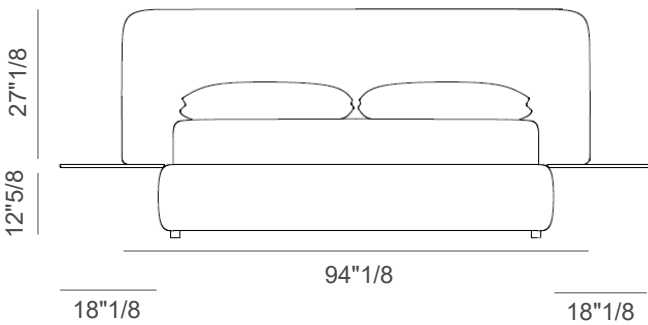

Made in Italy.

Finishes & Materials

Cover: Fabric.

Side Tables: Lacquered or marble.

Marty

Dimensions

Queen Size

77"1/8W x 93"3/4D x 38"5/8H

(To fit American Queen Size mattress: 60" x 80")

King Size

92"7/8W x 93"3/4D x 38"5/8H

(To fit American King Size mattress: 76"3/4 x 80")

Marty

Dimensions

Queen Size

78"3/8W x 98"D x 39"3/4H

(To fit American Queen Size mattress: 60" x 80")

King Size

94"1/8W x 98"D x 39"3/4H

(To fit American King Size mattress: 76" x 80")

Marty

Accessories

Bench: 63"W x 18"1/2D x 16"1/4H