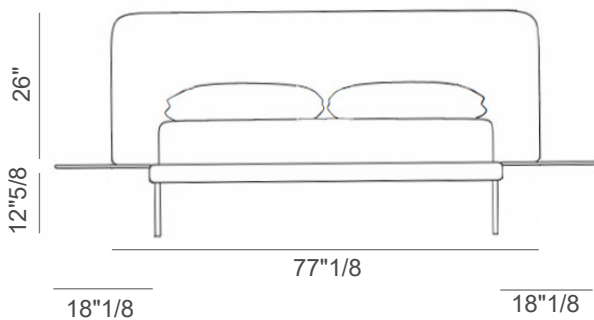

Marty

Design: Studio E-GGS

Description

A bed that tells the story of how we and our homes have changed. The padded headboard, generous and soft like the back of a sofa, reminds us that the bedroom is no longer just a room for sleeping, but a space to be lived all day long between a book, a computer or a cup of coffee: working tools and relaxing companions to be stored in the special side tray that becomes a comfortable support surface. Non removable cover. Orthopaedic slatted base included. Mattress and cushions not included. Firwood structure.

Made in Italy.

Finishes & Materials

Cover: Fabric.

Side Tables: Lacquered or marble.

Marty

Dimensions

Queen Size

77"1/8W x 93"3/4D x 38"5/8H

(To fit American Queen Size mattress: 60" x 80")

King Size

92"7/8W x 93"3/4D x 38"5/8H

(To fit American King Size mattress: 76"3/4 x 80")

Marty

Dimensions

Queen Size

78"3/8W x 98"D x 39"3/4H

(To fit American Queen Size mattress: 60" x 80")

King Size

94"1/8W x 98"D x 39"3/4H

(To fit American King Size mattress: 76" x 80")

Marty

Accessories

Bench: 63"W x 18"1/2D x 16"1/4H