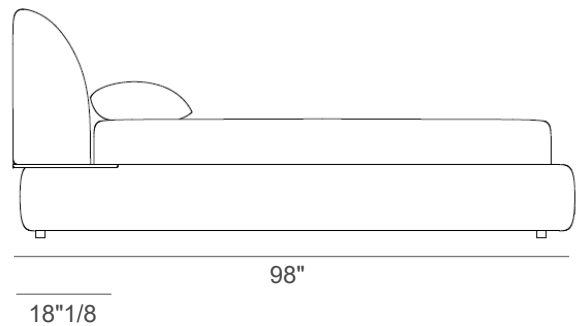

Made in Italy.

Finishes & Materials

Cover: Fabric.

Side Tables: Lacquered or marble.

Marty

Dimensions

Queen Size

77"1/8W x 93"3/4D x 38"5/8H

(To fit American Queen Size mattress: 60" x 80")

King Size

92"7/8W x 93"3/4D x 38"5/8H

(To fit American King Size mattress: 76"3/4 x 80")

Marty

Dimensions

Queen Size

78"3/8W x 98"D x 39"3/4H

(To fit American Queen Size mattress: 60" x 80")

King Size

94"1/8W x 98"D x 39"3/4H

(To fit American King Size mattress: 76" x 80")

Marty

Accessories

Bench: 63"W x 18"1/2D x 16"1/4H