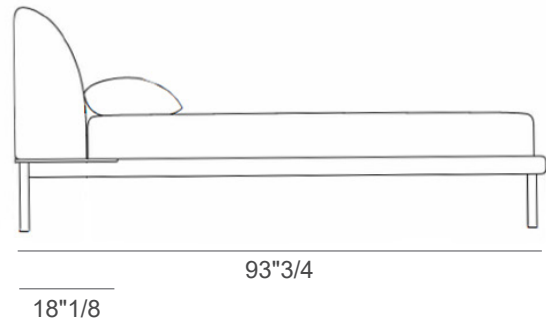

Made in Italy.

Finishes & Materials

Cover: Fabric.

Side Tables: Lacquered or marble.

Marty

Dimensions

Queen Size

77"1/8W x 93"3/4D x 38"5/8H

(To fit American Queen Size mattress: 60" x 80")

King Size

92"7/8W x 93"3/4D x 38"5/8H

(To fit American King Size mattress: 76"3/4 x 80")

Marty

Dimensions

Queen Size

78"3/8W x 98"D x 39"3/4H

(To fit American Queen Size mattress: 60" x 80")

King Size

94"1/8W x 98"D x 39"3/4H

(To fit American King Size mattress: 76" x 80")

Marty

Accessories

Bench: 63"W x 18"1/2D x 16"1/4H