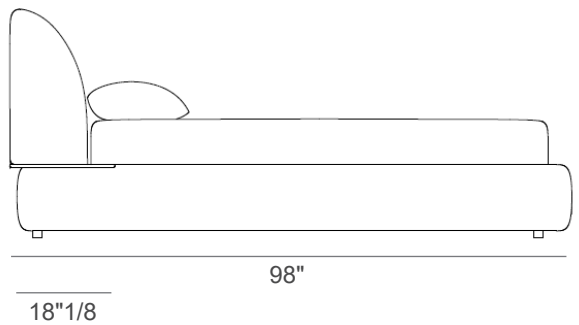

Made in Italy.

Finishes & Materials

Cover: Fabric.

Side Tables: Lacquered or marble.

Marty

Dimensions

Queen Size

77"1/8W x 93"3/4D x 38"5/8H

(To fit American Queen Size mattress: 60" x 80")

King Size

92"7/8W x 93"3/4D x 38"5/8H

(To fit American King Size mattress: 76"3/4 x 80")

Marty

Dimensions

Queen Size

78"3/8W x 98"D x 39"3/4H

(To fit American Queen Size mattress: 60" x 80")

King Size

94"1/8W x 98"D x 39"3/4H

(To fit American King Size mattress: 76" x 80")

Marty

Accessories

Bench: 63"W x 18"1/2D x 16"1/4H