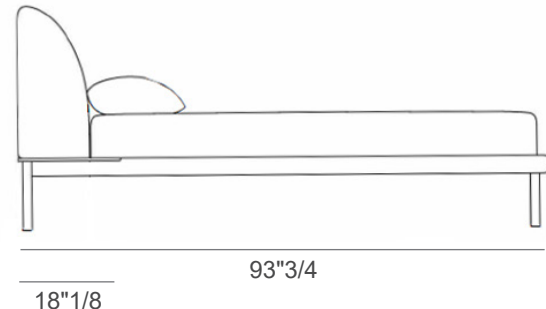

Made in Italy.

Finishes & Materials

Cover: Fabric.

Side Tables: Lacquered or marble.

Marty

Dimensions

Queen Size

77"1/8W x 93"3/4D x 38"5/8H

(To fit American Queen Size mattress: 60" x 80")

King Size

92"7/8W x 93"3/4D x 38"5/8H

(To fit American King Size mattress: 76"3/4 x 80")

Marty

Dimensions

Queen Size

78"3/8W x 98"D x 39"3/4H

(To fit American Queen Size mattress: 60" x 80")

King Size

94"1/8W x 98"D x 39"3/4H

(To fit American King Size mattress: 76" x 80")

Marty

Accessories

Bench: 63"W x 18"1/2D x 16"1/4H