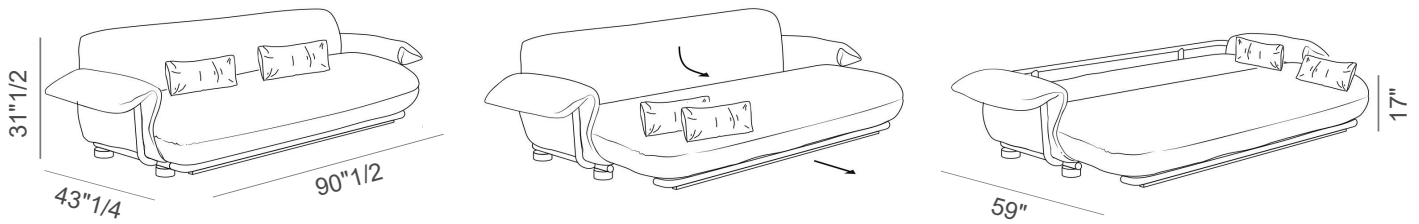

Mate

Design: Zaven

Description

In English slang, "mate" is the friend you can always count on. Here, it becomes the faithful support for hosting friends, family, or unexpected guests without sacrificing the comfort and refined aesthetics of practical and functional design. Mate is the ideal choice for any environment and situation: lightweight and compact, it can be easily positioned where needed and transforms into a comfortable bed with just a few simple movements. The generous and enveloping proportions of the sofa are accentuated by the finishes that provide a gentle sensation of softness in all color variations, designed to integrate into different settings and decorating styles. Removable cover. Orthopaedic slatted frame with comb included. **Two 11"7/8 x 27"1/2 cushions included.** Made in Italy.

Finishes & Materials

Cover: Fabric.

Structure: Lacquered.

Mate

Dimensions

90"1/2W x 43"1/4D-59"D x 31"1/2H
SH: 17"

Optional cushion 30"5/8 x 17"3/4 (3 RECOMMENDED)