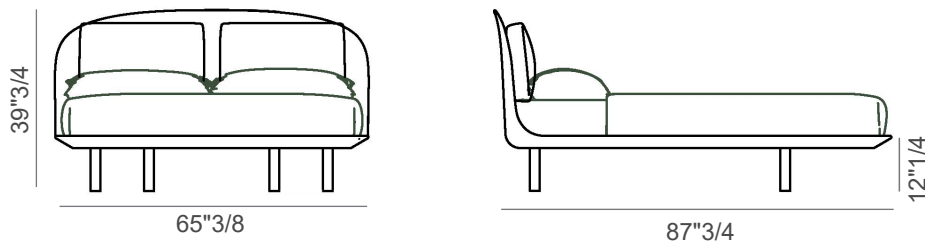

Nest

Description

Curving lines sketch an intimate and sheltered dimension, almost like a nest ready to embrace the utmost rest. Nest blends Bolzan's expertise with comfortable and sophisticated design: the broad, rounded headboard and bed frame, crafted from ash wood and slightly concave, combine meticulous craftsmanship and finely detailed finishes. Mattress and cushions not included. Orthopaedic slatted base included. Option to accessorize with 2 reclining and removable cushions.

Made in Italy.

Finishes & Materials

Structure: Ash wood.

Nest

Dimensions

Queen Size

65"3/8W x 87"3/4D x 39"3/4H

(To fit American Queen Size mattress: 60" x 80")

King Size

81"1/8W x 87"3/4D x 39"3/4H

(To fit American King Size mattress: 76"3/4 x 80")

Optional cushions couple 27"1/2 x 15"3/4

The cushions are placed between the mattress and the headboard. they are reclining and removable.