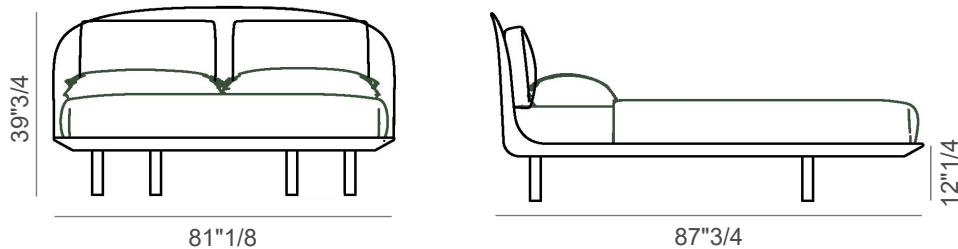

Nest

Description

Curving lines sketch an intimate and sheltered dimension, almost like a nest ready to embrace the utmost rest. Nest blends Bolzan's expertise with comfortable and sophisticated design: the broad, rounded headboard and bed frame, crafted from ash wood and slightly concave, combine meticulous craftsmanship and finely detailed finishes. Mattress and cushions not included. Orthopaedic slatted base included. Option to accessorize with 2 reclining and removable cushions.

Made in Italy.

Finishes & Materials

Structure: Ash wood.

Nest

Dimensions

Queen Size

65"3/8W x 87"3/4D x 39"3/4H

(To fit American Queen Size mattress: 60" x 80")

King Size

81"1/8W x 87"3/4D x 39"3/4H

(To fit American King Size mattress: 76"3/4 x 80")

Optional cushions couple 27"1/2 x 15"3/4

The cushions are placed between the mattress and the headboard. they are reclining and removable.