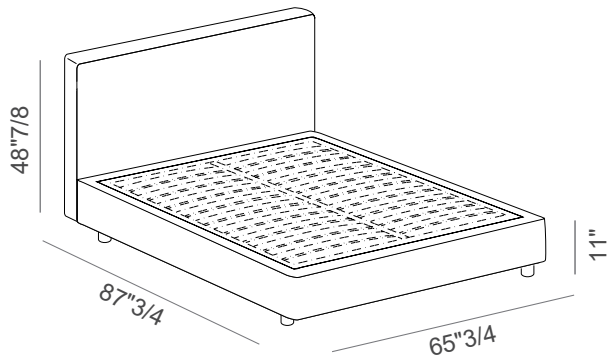

Made in Italy.

Finishes & Materials

Cover: Fabric.

Noah

Dimensions

Queen Size

65"3/4W x 87"3/4D x 48"7/8H

(To fit American Queen Size mattress: 60" x 80")

King Size

81"1/2W x 87"3/4D x 48"7/8H

(To fit American King Size mattress: 76"3/4 x 80")

Feet

Kit 4 wooden feet Vasetto

1"5/8H

3"1/2H