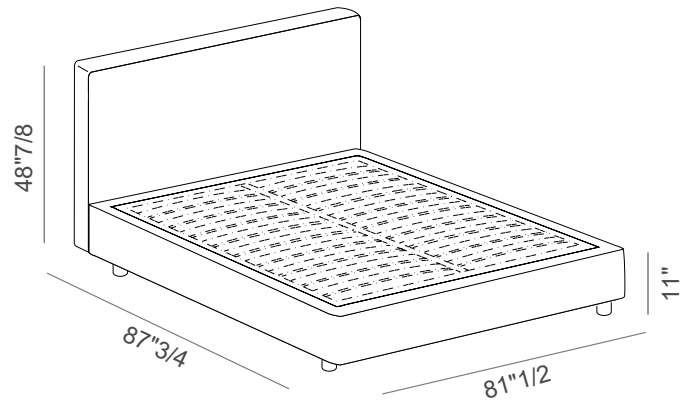

Made in Italy.

Finishes & Materials

Cover: Fabric.

Noah

Dimensions

Queen Size

65"3/4W x 87"3/4D x 48"7/8H

(To fit American Queen Size mattress: 60" x 80")

King Size

81"1/2W x 87"3/4D x 48"7/8H

(To fit American King Size mattress: 76"3/4 x 80")

Feet

Kit 4 wooden feet Vasetto

1"5/8H

3"1/2H