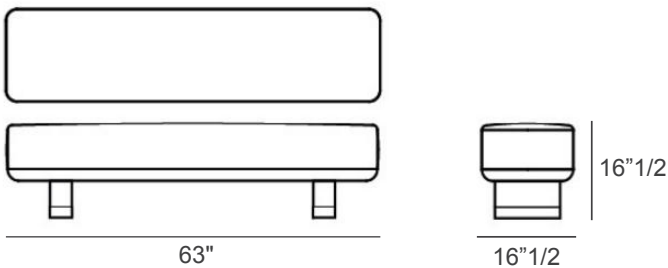

Geisha

Description

Refined bench with a base in solid ashwood and brass feet. The seat is padded in variable-density polyurethane foam, upholstered in non-removable Fabric or Leather cover. Made in Italy.

Dimensions

63"W x 16"1/2D x 16"1/2H

Finishes & Materials

Cover: Fabric or Leather. Not removable.

Base: Solid Ashwood.

Feet: Brass.

Detail view:
Feet in Matte
Satin Brass

Detail view:
Seat covered
in Fabric.