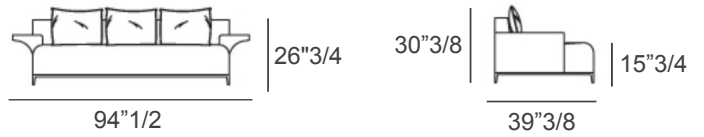

B) 3 back cushions included