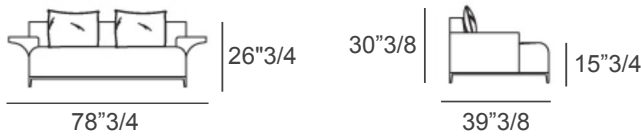

### Dimensions

- A) 78"3/4W x 39"3/8D x 30"3/8H
- B) 94"1/2W x 39"3/8D x 30"3/8H
- C) 110"1/4W x 39"3/8D x 30"3/8H

Seat height: 15"3/4  
Backrest height: 26"3/4

View from above

A) 2 back cushions included

B) 3 back cushions included

C) 4 back cushions included

Optional kidney roll cushions:

- A) 33"1/2W x 7"7/8H
- B) 37"3/8W x 7"7/8H

Optional lumbar cushions:

- A) 31"1/2W x 17"3/4H
- B) 23"6/8W x 9"7/8H

Optional decorative cushions:

- A) 17"3/4W x 17"3/4H
- B) 23"6/8W x 23"6/8H
- C) 13"3/4W x 7"7/8H