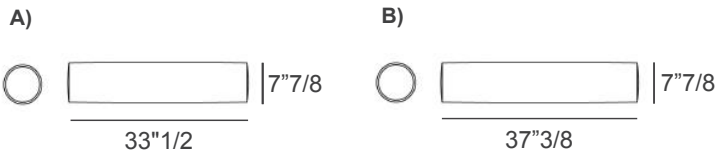

### Dimensions

- A) 78"3/4W x 39"3/8D x 30"3/8H
- B) 94"1/2W x 39"3/8D x 30"3/8H
- C) 110"1/4W x 39"3/8D x 30"3/8H

Seat height: 15"3/4  
Backrest height: 26"3/4

View from above

A) 2 back cushions included

B) 3 back cushions included

C) 4 back cushions included

Optional kidney roll cushions:

- A) 33"1/2W x 7"7/8H
- B) 37"3/8W x 7"7/8H

Optional lumbar cushions:

- A) 31"1/2W x 17"3/4H
- B) 23"6/8W x 9"7/8H

Optional decorative cushions:

- A) 17"3/4W x 17"3/4H
- B) 23"6/8W x 23"6/8H
- C) 13"3/4W x 7"7/8H