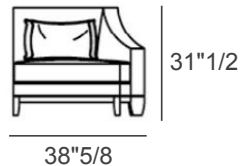

Josephine

Description

Refined chaise lounge with structure in multilayer Italian poplar wood and variable-density polyurethane foam padding. The base is made of solid ashwood. The seat and back cushions are padded in channeled goose down with central insert in polyurethane foam in different densities. Cover in Fabric or Leather. The seat and back cushions cover is removable only if the sofa is upholstered in fabric. The rest of the sofa has a non-removable cover. Set of one roll cushion and one kidney cushion of 23"5/8W x 23"5/8H included. Made in Italy.

Dimensions

66"1/8W x 38"5/8D x 31"1/2H (SH: 15"3/4)

Right-hand armrest
(when facing the
chaise lounge)

Left-hand armrest
(when facing the
chaise lounge)

Finishes & Materials

Cover: Fabric or Leather. Not removable, except for back and seat cushions.