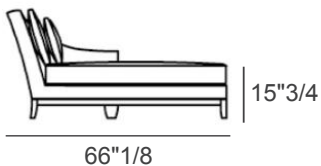

Josephine

Description

Refined chaise lounge with structure in multilayer Italian poplar wood and variable-density polyurethane foam padding. The base is made of solid ashwood. The seat and back cushions are padded in channeled goose down with central insert in polyurethane foam in different densities. Cover in Fabric or Leather. The seat and back cushions cover is removable only if the sofa is upholstered in fabric. The rest of the sofa has a non-removable cover. Set of one roll cushion and one kidney cushion of 23"5/8W x 23"5/8H included. Made in Italy.

Dimensions

66"1/8W x 38"5/8D x 31"1/2H (SH: 15"3/4)

Right-hand armrest
(when facing the
chaise lounge)

Left-hand armrest
(when facing the
chaise lounge)

Finishes & Materials

Cover: Fabric or Leather. Not removable, except for back and seat cushions.