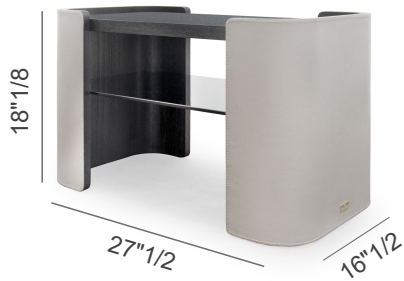

## *Description*

The exquisite Downtown nightstand comes with the sides covered in leather or fabric, with the top in wood veneer and a shelf in glass or drawers in wood veneer with formitalia handles. Made in Italy.

## *Finishes & Materials*

**Sides cover:** Fabric or leather.

**Shelf:** Glass.

**Top:** Wood veneer.

**Drawers:** Wood veneer.

## *Dimensions*

27"1/2W x 16"1/2D x 18"1/8H

**Downtown**

**Downtown/B**

**Downtown/C**