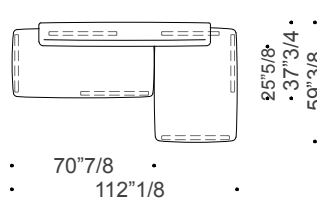

Size CA2: 130"W x 59"3/8D x 28"3/4H

Size CB3: 137"3/4W x 59"3/8D x 28"3/4H

Size CJ7: 137"3/4W x 123"5/8D x 28"3/4H

Size BJ7: 135"W x 120"1/2D x 28"3/4H

Size CA1: 118"1/8W x 59"3/8D x 28"3/4H

Size BA1: 112"1/8W x 59"3/8D x 28"3/4H

Size CC5: 123"1/4W x 108"1/4D x 28"3/4H

Size BC5: 120"1/2W x 105"1/2D x 28"3/4H

SH: 16"1/2 | **AH:** 19"1/4

Composition BA2

Composition BB3

Composition CA2

Composition CB3

Composition CJ7

Composition BJ7

Composition CA1

Composition BA1

Composition CC5

Composition BC5

Loveland

Dimensions - with smooth finish

Size DA2: 123"5/8W x 59"3/8D x 28"3/4H

Size DB3: 131"1/2W x 59"3/8D x 28"3/4H

Size MA2: 130"W x 37"3/4D x 28"3/4H

Size MB3: 137"3/4W x 59"3/8D x 28"3/4H

Size MJ7: 137"3/4W x 123"5/8D x 28"3/4H

Size DJ7: 135"W x 120"1/2D x 28"3/4H

Size MA1: 118"1/8W x 59"3/8D x 28"3/4H