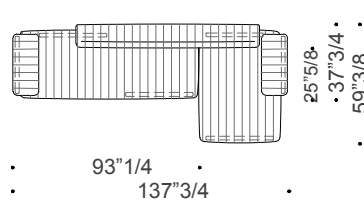

Size CC5: 123"1/4W x 108"1/4D x 28"3/4H

Size BC5: 120"1/2W x 105"1/2D x 28"3/4H

SH: 16"1/2 | **AH:** 19"1/4

Composition BA2

Composition BB3

Composition CA2

Composition CB3

Composition CJ7

Composition BJ7

Composition CA1

Composition BA1

Composition CC5

Composition BC5

Loveland

Dimensions - with smooth finish

Size DA2: 123"5/8W x 59"3/8D x 28"3/4H

Size DB3: 131"1/2W x 59"3/8D x 28"3/4H

Size MA2: 130"W x 37"3/4D x 28"3/4H

Size MB3: 137"3/4W x 59"3/8D x 28"3/4H

Size MJ7: 137"3/4W x 123"5/8D x 28"3/4H

Size DJ7: 135"W x 120"1/2D x 28"3/4H

Size MA1: 118"1/8W x 59"3/8D x 28"3/4H

Size DA1: 112"1/8W x 59"3/8D x 28"3/4H

Size MC5: 123"1/48W x 108"1/4D x 28"3/4H

Size DC5: 120"1/2W x 105"1/2D x 28"3/4H

SH: 16"1/2 | **AH:** 19"1/4

Composition DA2

Composition DB3

Composition MA2

Composition MB3