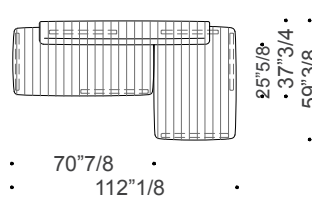

Composition DA1