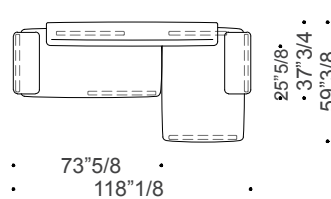

Size CA2: 130"W x 59"3/8D x 28"3/4H

Size CB3: 137"3/4W x 59"3/8D x 28"3/4H

Size CJ7: 137"3/4W x 123"5/8D x 28"3/4H

Size BJ7: 135"W x 120"1/2D x 28"3/4H

Size CA1: 118"1/8W x 59"3/8D x 28"3/4H

Size BA1: 112"1/8W x 59"3/8D x 28"3/4H

Size CC5: 123"1/4W x 108"1/4D x 28"3/4H

Size BC5: 120"1/2W x 105"1/2D x 28"3/4H

SH: 16"1/2 | **AH:** 19"1/4

Composition BA2

Composition BB3

Composition CA2

Composition CB3

Composition CJ7

Composition BJ7

Composition CA1

Composition BA1

Composition CC5

Composition BC5

Loveland

Dimensions - with smooth finish

Size DA2: 123"5/8W x 59"3/8D x 28"3/4H

Size DB3: 131"1/2W x 59"3/8D x 28"3/4H

Size MA2: 130"W x 37"3/4D x 28"3/4H

Size MB3: 137"3/4W x 59"3/8D x 28"3/4H

Size MJ7: 137"3/4W x 123"5/8D x 28"3/4H

Size DJ7: 135"W x 120"1/2D x 28"3/4H

Size MA1: 118"1/8W x 59"3/8D x 28"3/4H