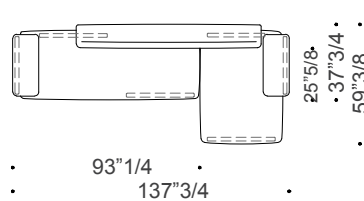

Size CA2: 130"W x 59"3/8D x 28"3/4H

Size CB3: 137"3/4W x 59"3/8D x 28"3/4H

Size CJ7: 137"3/4W x 123"5/8D x 28"3/4H

Size BJ7: 135"W x 120"1/2D x 28"3/4H

Size CA1: 118"1/8W x 59"3/8D x 28"3/4H

Size BA1: 112"1/8W x 59"3/8D x 28"3/4H

Size CC5: 123"1/4W x 108"1/4D x 28"3/4H

Size BC5: 120"1/2W x 105"1/2D x 28"3/4H

SH: 16"1/2 | **AH:** 19"1/4

Composition BA2

Composition BB3

Composition CA2

Composition CB3

Composition CJ7

Composition BJ7

Composition CA1

Composition BA1

Composition CC5

Composition BC5

Loveland

Dimensions - with smooth finish

Size DA2: 123"5/8W x 59"3/8D x 28"3/4H

Size DB3: 131"1/2W x 59"3/8D x 28"3/4H

Size MA2: 130"W x 37"3/4D x 28"3/4H

Size MB3: 137"3/4W x 59"3/8D x 28"3/4H

Size MJ7: 137"3/4W x 123"5/8D x 28"3/4H

Size DJ7: 135"W x 120"1/2D x 28"3/4H

Size MA1: 118"1/8W x 59"3/8D x 28"3/4H