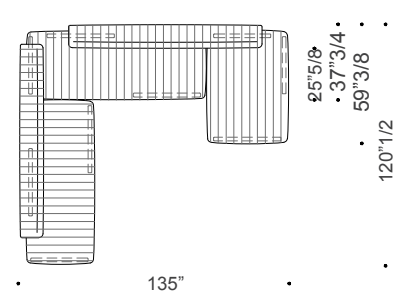

Composition DJ7