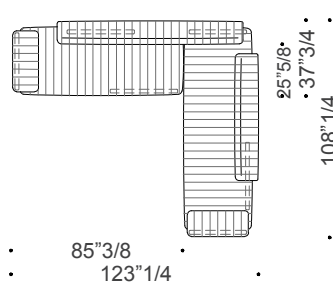

Composition MC5