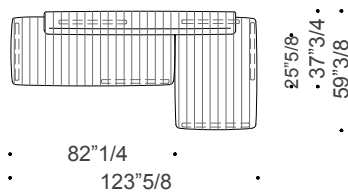

Size CC5: 123"1/4W x 108"1/4D x 28"3/4H

Size BC5: 120"1/2W x 105"1/2D x 28"3/4H

SH: 16"1/2 | **AH:** 19"1/4

Composition BA2

Composition BB3

Composition CA2

Composition CB3

Composition CJ7

Composition BJ7

Composition CA1

Composition BA1

Composition CC5

Composition BC5

Loveland

Dimensions - with smooth finish

Size DA2: 123"5/8W x 59"3/8D x 28"3/4H

Size DB3: 131"1/2W x 59"3/8D x 28"3/4H

Size MA2: 130"W x 37"3/4D x 28"3/4H

Size MB3: 137"3/4W x 59"3/8D x 28"3/4H

Size MJ7: 137"3/4W x 123"5/8D x 28"3/4H

Size DJ7: 135"W x 120"1/2D x 28"3/4H

Size MA1: 118"1/8W x 59"3/8D x 28"3/4H

Size DA1: 112"1/8W x 59"3/8D x 28"3/4H

Size MC5: 123"1/48W x 108"1/4D x 28"3/4H

Size DC5: 120"1/2W x 105"1/2D x 28"3/4H

SH: 16"1/2 | **AH:** 19"1/4

Composition DA2

Composition DB3

Composition MA2

Composition MB3