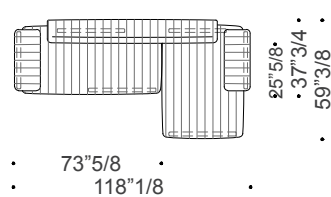

Composition MA1