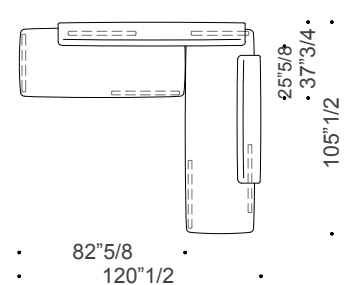

Size CC5: 123"1/4W x 108"1/4D x 28"3/4H

Size BC5: 120"1/2W x 105"1/2D x 28"3/4H

SH: 16"1/2 | **AH:** 19"1/4

Composition BA2

Composition BB3

Composition CA2

Composition CB3

Composition CJ7

Composition BJ7

Composition CA1

Composition BA1

Composition CC5

Composition BC5

Loveland

Dimensions - with smooth finish

Size DA2: 123"5/8W x 59"3/8D x 28"3/4H

Size DB3: 131"1/2W x 59"3/8D x 28"3/4H

Size MA2: 130"W x 37"3/4D x 28"3/4H

Size MB3: 137"3/4W x 59"3/8D x 28"3/4H

Size MJ7: 137"3/4W x 123"5/8D x 28"3/4H

Size DJ7: 135"W x 120"1/2D x 28"3/4H

Size MA1: 118"1/8W x 59"3/8D x 28"3/4H

Size DA1: 112"1/8W x 59"3/8D x 28"3/4H

Size MC5: 123"1/48W x 108"1/4D x 28"3/4H

Size DC5: 120"1/2W x 105"1/2D x 28"3/4H

SH: 16"1/2 | **AH:** 19"1/4

Composition DA2

Composition DB3

Composition MA2

Composition MB3