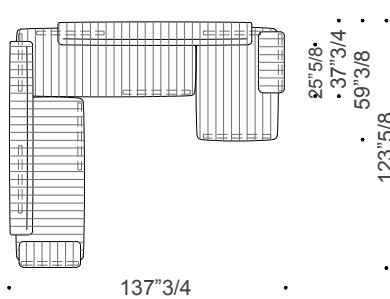

Composition MJ7