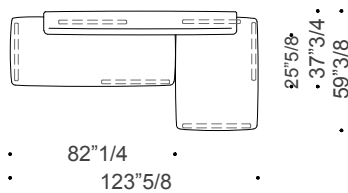

Note: In the technical drawings, the dotted lines indicate the positioning of the feet.

Loveland

Dimensions - with smooth finish

Size BA2: 123"5/8W x 59"3/8D x 28"3/4H

Size BB3: 131"1/2W x 59"3/8D x 28"3/4H

Size CA2: 130"W x 59"3/8D x 28"3/4H

Size CB3: 137"3/4W x 59"3/8D x 28"3/4H

Size CJ7: 137"3/4W x 123"5/8D x 28"3/4H

Size BJ7: 135"W x 120"1/2D x 28"3/4H

Size CA1: 118"1/8W x 59"3/8D x 28"3/4H

Size BA1: 112"1/8W x 59"3/8D x 28"3/4H

Size CC5: 123"1/4W x 108"1/4D x 28"3/4H

Size BC5: 120"1/2W x 105"1/2D x 28"3/4H

SH: 16"1/2 | **AH:** 19"1/4

Composition BA2

Composition BB3

Composition CA2

Composition CB3

Composition CJ7

Size DA1: 112"1/8W x 59"3/8D x 28"3/4H

Size MC5: 123"1/48W x 108"1/4D x 28"3/4H

Size DC5: 120"1/2W x 105"1/2D x 28"3/4H

SH: 16"1/2 | **AH:** 19"1/4

Composition DA2

Composition DB3

Composition MA2

Composition MB3