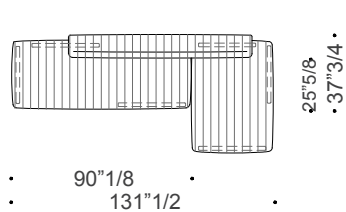

Size CC5: 123"1/4W x 108"1/4D x 28"3/4H

Size BC5: 120"1/2W x 105"1/2D x 28"3/4H

SH: 16"1/2 | **AH:** 19"1/4

Composition BA2

Composition BB3

Composition CA2

Composition CB3

Composition CJ7

Composition BJ7

Composition CA1

Composition BA1

Composition CC5

Composition BC5

Loveland

Dimensions - with smooth finish

Size DA2: 123"5/8W x 59"3/8D x 28"3/4H

Size DB3: 131"1/2W x 59"3/8D x 28"3/4H

Size MA2: 130"W x 37"3/4D x 28"3/4H

Size MB3: 137"3/4W x 59"3/8D x 28"3/4H

Size MJ7: 137"3/4W x 123"5/8D x 28"3/4H

Size DJ7: 135"W x 120"1/2D x 28"3/4H

Size MA1: 118"1/8W x 59"3/8D x 28"3/4H

Size DA1: 112"1/8W x 59"3/8D x 28"3/4H

Size MC5: 123"1/48W x 108"1/4D x 28"3/4H

Size DC5: 120"1/2W x 105"1/2D x 28"3/4H

SH: 16"1/2 | **AH:** 19"1/4

Composition DA2

Composition DB3

Composition MA2

Composition MB3