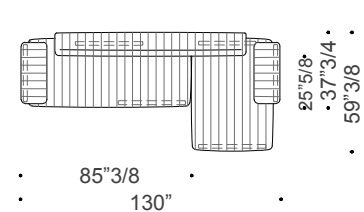

Size CC5: 123"1/4W x 108"1/4D x 28"3/4H

Size BC5: 120"1/2W x 105"1/2D x 28"3/4H

SH: 16"1/2 | **AH:** 19"1/4

Composition BA2

Composition BB3

Composition CA2

Composition CB3

Composition CJ7

Composition BJ7

Composition CA1

Composition BA1

Composition CC5

Composition BC5

Loveland

Dimensions - with smooth finish

Size DA2: 123"5/8W x 59"3/8D x 28"3/4H

Size DB3: 131"1/2W x 59"3/8D x 28"3/4H

Size MA2: 130"W x 37"3/4D x 28"3/4H

Size MB3: 137"3/4W x 59"3/8D x 28"3/4H

Size MJ7: 137"3/4W x 123"5/8D x 28"3/4H

Size DJ7: 135"W x 120"1/2D x 28"3/4H

Size MA1: 118"1/8W x 59"3/8D x 28"3/4H

Size DA1: 112"1/8W x 59"3/8D x 28"3/4H

Size MC5: 123"1/48W x 108"1/4D x 28"3/4H

Size DC5: 120"1/2W x 105"1/2D x 28"3/4H

SH: 16"1/2 | **AH:** 19"1/4

Composition DA2

Composition DB3

Composition MA2

Composition MB3