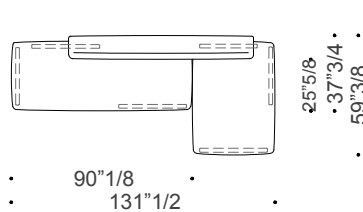

Size CA2: 130"W x 59"3/8D x 28"3/4H

Size CB3: 137"3/4W x 59"3/8D x 28"3/4H

Size CJ7: 137"3/4W x 123"5/8D x 28"3/4H

Size BJ7: 135"W x 120"1/2D x 28"3/4H

Size CA1: 118"1/8W x 59"3/8D x 28"3/4H

Size BA1: 112"1/8W x 59"3/8D x 28"3/4H

Size CC5: 123"1/4W x 108"1/4D x 28"3/4H

Size BC5: 120"1/2W x 105"1/2D x 28"3/4H

SH: 16"1/2 | **AH:** 19"1/4

Composition BA2

Composition BB3

Composition CA2

Composition CB3

Composition CJ7

Composition BJ7

Composition CA1

Composition BA1

Composition CC5

Composition BC5

Loveland

Dimensions - with smooth finish

Size DA2: 123"5/8W x 59"3/8D x 28"3/4H

Size DB3: 131"1/2W x 59"3/8D x 28"3/4H

Size MA2: 130"W x 37"3/4D x 28"3/4H

Size MB3: 137"3/4W x 59"3/8D x 28"3/4H

Size MJ7: 137"3/4W x 123"5/8D x 28"3/4H

Size DJ7: 135"W x 120"1/2D x 28"3/4H

Size MA1: 118"1/8W x 59"3/8D x 28"3/4H