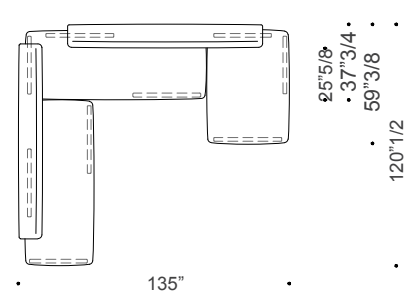

Size CA2: 130"W x 59"3/8D x 28"3/4H

Size CB3: 137"3/4W x 59"3/8D x 28"3/4H

Size CJ7: 137"3/4W x 123"5/8D x 28"3/4H

Size BJ7: 135"W x 120"1/2D x 28"3/4H

Size CA1: 118"1/8W x 59"3/8D x 28"3/4H

Size BA1: 112"1/8W x 59"3/8D x 28"3/4H

Size CC5: 123"1/4W x 108"1/4D x 28"3/4H

Size BC5: 120"1/2W x 105"1/2D x 28"3/4H

SH: 16"1/2 | **AH:** 19"1/4

Composition BA2

Composition BB3

Composition CA2

Composition CB3

Composition CJ7

Composition BJ7

Composition CA1

Composition BA1

Composition CC5

Composition BC5

Loveland

Dimensions - with smooth finish

Size DA2: 123"5/8W x 59"3/8D x 28"3/4H

Size DB3: 131"1/2W x 59"3/8D x 28"3/4H

Size MA2: 130"W x 37"3/4D x 28"3/4H

Size MB3: 137"3/4W x 59"3/8D x 28"3/4H

Size MJ7: 137"3/4W x 123"5/8D x 28"3/4H

Size DJ7: 135"W x 120"1/2D x 28"3/4H

Size MA1: 118"1/8W x 59"3/8D x 28"3/4H