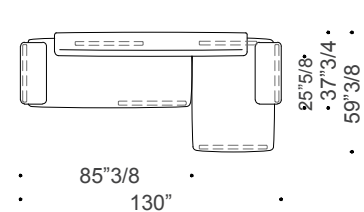

Size CA2: 130"W x 59"3/8D x 28"3/4H

Size CB3: 137"3/4W x 59"3/8D x 28"3/4H

Size CJ7: 137"3/4W x 123"5/8D x 28"3/4H

Size BJ7: 135"W x 120"1/2D x 28"3/4H

Size CA1: 118"1/8W x 59"3/8D x 28"3/4H

Size BA1: 112"1/8W x 59"3/8D x 28"3/4H

Size CC5: 123"1/4W x 108"1/4D x 28"3/4H

Size BC5: 120"1/2W x 105"1/2D x 28"3/4H

SH: 16"1/2 | **AH:** 19"1/4

Composition BA2

Composition BB3

Composition CA2

Composition CB3

Composition CJ7

Composition BJ7

Composition CA1

Composition BA1

Composition CC5

Composition BC5

Loveland

Dimensions - with smooth finish

Size DA2: 123"5/8W x 59"3/8D x 28"3/4H

Size DB3: 131"1/2W x 59"3/8D x 28"3/4H

Size MA2: 130"W x 37"3/4D x 28"3/4H

Size MB3: 137"3/4W x 59"3/8D x 28"3/4H

Size MJ7: 137"3/4W x 123"5/8D x 28"3/4H

Size DJ7: 135"W x 120"1/2D x 28"3/4H

Size MA1: 118"1/8W x 59"3/8D x 28"3/4H