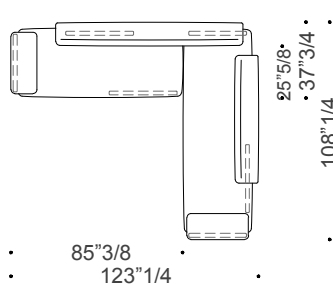

Size CC5: 123"1/4W x 108"1/4D x 28"3/4H

Size BC5: 120"1/2W x 105"1/2D x 28"3/4H

SH: 16"1/2 | **AH:** 19"1/4

Composition BA2

Composition BB3

Composition CA2

Composition CB3

Composition CJ7

Composition BJ7

Composition CA1

Composition BA1

Composition CC5

Composition BC5

Loveland

Dimensions - with smooth finish

Size DA2: 123"5/8W x 59"3/8D x 28"3/4H

Size DB3: 131"1/2W x 59"3/8D x 28"3/4H

Size MA2: 130"W x 37"3/4D x 28"3/4H

Size MB3: 137"3/4W x 59"3/8D x 28"3/4H

Size MJ7: 137"3/4W x 123"5/8D x 28"3/4H

Size DJ7: 135"W x 120"1/2D x 28"3/4H

Size MA1: 118"1/8W x 59"3/8D x 28"3/4H

Size DA1: 112"1/8W x 59"3/8D x 28"3/4H

Size MC5: 123"1/48W x 108"1/4D x 28"3/4H

Size DC5: 120"1/2W x 105"1/2D x 28"3/4H

SH: 16"1/2 | **AH:** 19"1/4

Composition DA2

Composition DB3

Composition MA2

Composition MB3