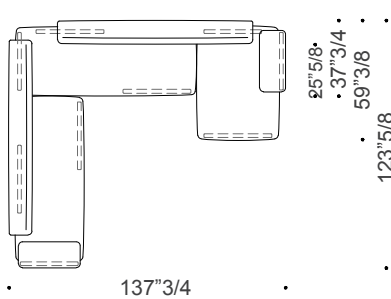

Size CA2: 130"W x 59"3/8D x 28"3/4H

Size CB3: 137"3/4W x 59"3/8D x 28"3/4H

Size CJ7: 137"3/4W x 123"5/8D x 28"3/4H

Size BJ7: 135"W x 120"1/2D x 28"3/4H

Size CA1: 118"1/8W x 59"3/8D x 28"3/4H

Size BA1: 112"1/8W x 59"3/8D x 28"3/4H

Size CC5: 123"1/4W x 108"1/4D x 28"3/4H

Size BC5: 120"1/2W x 105"1/2D x 28"3/4H

SH: 16"1/2 | **AH:** 19"1/4

Composition BA2

Composition BB3

Composition CA2

Composition CB3

Composition CJ7

Composition BJ7

Composition CA1

Composition BA1

Composition CC5

Composition BC5

Loveland

Dimensions - with smooth finish

Size DA2: 123"5/8W x 59"3/8D x 28"3/4H

Size DB3: 131"1/2W x 59"3/8D x 28"3/4H

Size MA2: 130"W x 37"3/4D x 28"3/4H

Size MB3: 137"3/4W x 59"3/8D x 28"3/4H

Size MJ7: 137"3/4W x 123"5/8D x 28"3/4H

Size DJ7: 135"W x 120"1/2D x 28"3/4H

Size MA1: 118"1/8W x 59"3/8D x 28"3/4H