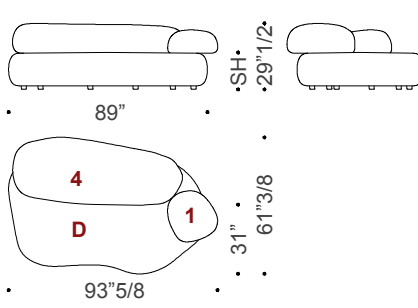

Pebble Rubble

Dimensions – SH: 16”1/2

B2: 87”W x 59”7/8D x 29”1/2H

B3: 90”1/2W x 57”1/2D x 35”H

B4: 88”1/8W x 61”7/8D x 35”H

D1: 97”1/4W x 59”3/8D x 35”H

D2: 93”5/8W x 61”3/8D x 29”1/2H

G1: 102”3/8W x 62”1/8D x 31”H

B2

B3

B4

D1

D2

G1

Pebble Rubble

Optionals – SH: 16"1/2

Small ottoman: 25"1/8W x 24"3/4D x 16"1/8H

Medium ottoman: 27"1/2W x 21"1/4D x 19"5/8H

Large ottoman: 40"1/8W x 33"1/2D x 14"1/8H

Small ottoman

Medium ottoman

Large ottoman

Decorative cushions