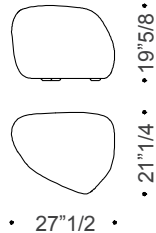

Pebble Rubble

Dimensions – SH: 16”1/2

B2: 87”W x 59”7/8D x 29”1/2H

B3: 90”1/2W x 57”1/2D x 35”H

B4: 88”1/8W x 61”7/8D x 35”H

D1: 97”1/4W x 59”3/8D x 35”H

D2: 93”5/8W x 61”3/8D x 29”1/2H

G1: 102”3/8W x 62”1/8D x 31”H

B2

B3

B4

D1

D2

G1

Pebble Rubble

Optionals – SH: 16"1/2

Small ottoman: 25"1/8W x 24"3/4D x 16"1/8H

Medium ottoman: 27"1/2W x 21"1/4D x 19"5/8H

Large ottoman: 40"1/8W x 33"1/2D x 14"1/8H

Small ottoman

Medium ottoman

Large ottoman

Decorative cushions