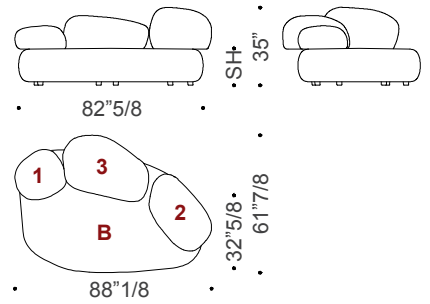

Pebble Rubble

Dimensions – SH: 16”1/2

B2: 87”W x 59”7/8D x 29”1/2H

B3: 90”1/2W x 57”1/2D x 35”H

B4: 88”1/8W x 61”7/8D x 35”H

D1: 97”1/4W x 59”3/8D x 35”H

D2: 93”5/8W x 61”3/8D x 29”1/2H

G1: 102”3/8W x 62”1/8D x 31”H

B2

B3

B4

D1

D2

G1

Pebble Rubble

Optionals – SH: 16"1/2

Small ottoman: 25"1/8W x 24"3/4D x 16"1/8H

Medium ottoman: 27"1/2W x 21"1/4D x 19"5/8H

Large ottoman: 40"1/8W x 33"1/2D x 14"1/8H

Small ottoman

Medium ottoman

Large ottoman

Decorative cushions