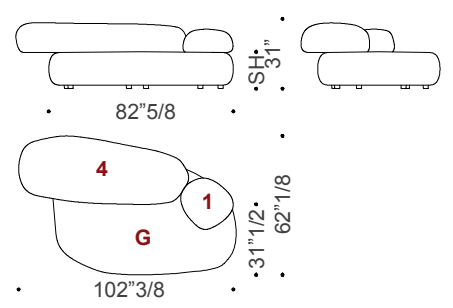

Pebble Rubble

Dimensions – SH: 16”1/2

B2: 87”W x 59”7/8D x 29”1/2H

B3: 90”1/2W x 57”1/2D x 35”H

B4: 88”1/8W x 61”7/8D x 35”H

D1: 97”1/4W x 59”3/8D x 35”H

D2: 93”5/8W x 61”3/8D x 29”1/2H

G1: 102”3/8W x 62”1/8D x 31”H

B2

B3

B4

D1

D2

G1

Pebble Rubble

Optionals – SH: 16"1/2

Small ottoman: 25"1/8W x 24"3/4D x 16"1/8H

Medium ottoman: 27"1/2W x 21"1/4D x 19"5/8H

Large ottoman: 40"1/8W x 33"1/2D x 14"1/8H

Small ottoman

Medium ottoman

Large ottoman

Decorative cushions