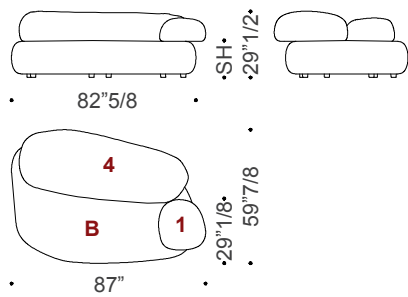

Pebble Rubble

Dimensions – SH: 16”1/2

B2: 87”W x 59”7/8D x 29”1/2H

B3: 90”1/2W x 57”1/2D x 35”H

B4: 88”1/8W x 61”7/8D x 35”H

D1: 97”1/4W x 59”3/8D x 35”H

D2: 93”5/8W x 61”3/8D x 29”1/2H

G1: 102”3/8W x 62”1/8D x 31”H

B2

B3

B4

D1

D2

G1

Pebble Rubble

Optionals – SH: 16"1/2

Small ottoman: 25"1/8W x 24"3/4D x 16"1/8H

Medium ottoman: 27"1/2W x 21"1/4D x 19"5/8H

Large ottoman: 40"1/8W x 33"1/2D x 14"1/8H

Small ottoman

Medium ottoman

Large ottoman

Decorative cushions