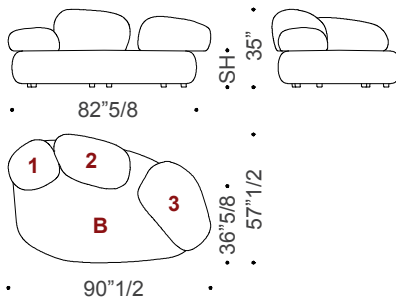

Pebble Rubble

Dimensions – SH: 16”1/2

B2: 87”W x 59”7/8D x 29”1/2H

B3: 90”1/2W x 57”1/2D x 35”H

B4: 88”1/8W x 61”7/8D x 35”H

D1: 97”1/4W x 59”3/8D x 35”H

D2: 93”5/8W x 61”3/8D x 29”1/2H

G1: 102”3/8W x 62”1/8D x 31”H

B2

B3

B4

D1

D2

G1

Pebble Rubble

Optionals – SH: 16"1/2

Small ottoman: 25"1/8W x 24"3/4D x 16"1/8H

Medium ottoman: 27"1/2W x 21"1/4D x 19"5/8H

Large ottoman: 40"1/8W x 33"1/2D x 14"1/8H

Small ottoman

Medium ottoman

Large ottoman

Decorative cushions