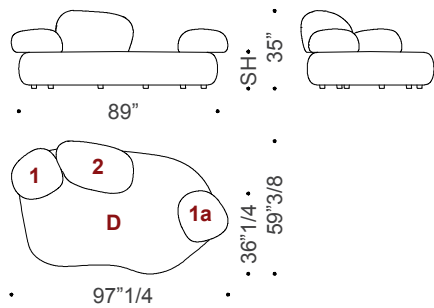

Pebble Rubble

Dimensions – SH: 16”1/2

B2: 87”W x 59”7/8D x 29”1/2H

B3: 90”1/2W x 57”1/2D x 35”H

B4: 88”1/8W x 61”7/8D x 35”H

D1: 97”1/4W x 59”3/8D x 35”H

D2: 93”5/8W x 61”3/8D x 29”1/2H

G1: 102”3/8W x 62”1/8D x 31”H

B2

B3

B4

D1

D2

G1

Pebble Rubble

Optionals – SH: 16"1/2

Small ottoman: 25"1/8W x 24"3/4D x 16"1/8H

Medium ottoman: 27"1/2W x 21"1/4D x 19"5/8H

Large ottoman: 40"1/8W x 33"1/2D x 14"1/8H

Small ottoman

Medium ottoman

Large ottoman

Decorative cushions