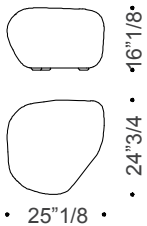

Pebble Rubble

Dimensions – SH: 16”1/2

B2: 87”W x 59”7/8D x 29”1/2H

B3: 90”1/2W x 57”1/2D x 35”H

B4: 88”1/8W x 61”7/8D x 35”H

D1: 97”1/4W x 59”3/8D x 35”H

D2: 93”5/8W x 61”3/8D x 29”1/2H

G1: 102”3/8W x 62”1/8D x 31”H

B2

B3

B4

D1

D2

G1

Pebble Rubble

Optionals – SH: 16"1/2

Small ottoman: 25"1/8W x 24"3/4D x 16"1/8H

Medium ottoman: 27"1/2W x 21"1/4D x 19"5/8H

Large ottoman: 40"1/8W x 33"1/2D x 14"1/8H

Small ottoman

Medium ottoman

Large ottoman

Decorative cushions