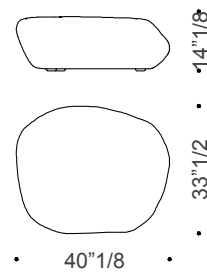

Pebble Rubble

Dimensions – SH: 16”1/2

B2: 87”W x 59”7/8D x 29”1/2H

B3: 90”1/2W x 57”1/2D x 35”H

B4: 88”1/8W x 61”7/8D x 35”H

D1: 97”1/4W x 59”3/8D x 35”H

D2: 93”5/8W x 61”3/8D x 29”1/2H

G1: 102”3/8W x 62”1/8D x 31”H

B2

B3

B4

D1

D2

G1

Pebble Rubble

Optionals – SH: 16"1/2

Small ottoman: 25"1/8W x 24"3/4D x 16"1/8H

Medium ottoman: 27"1/2W x 21"1/4D x 19"5/8H

Large ottoman: 40"1/8W x 33"1/2D x 14"1/8H

Small ottoman

Medium ottoman

Large ottoman

Decorative cushions