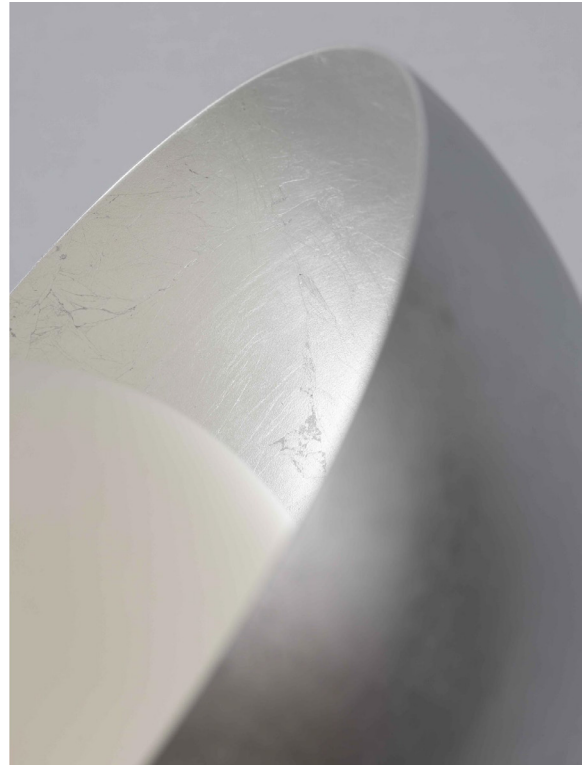

## Helo 21632

### *Description*

Table lamp with modern elegance, featuring a refined design that blends high-quality materials and distinctive style.

A metal tube rises majestically, culminating in a handmade matt white blown glass sphere wrapped in a metal sheet hood that can be adorned with a gold or silver leaf finish on the inside.

A refined table lamp perfect to position it in your space for a touch of contemporary glamour. Made in Italy.

**Light source:** 1xE12 4W LED tubular

### *Dimensions*

Ø10"5/8 x 27"1/2

**Base:** Ø9"7/8