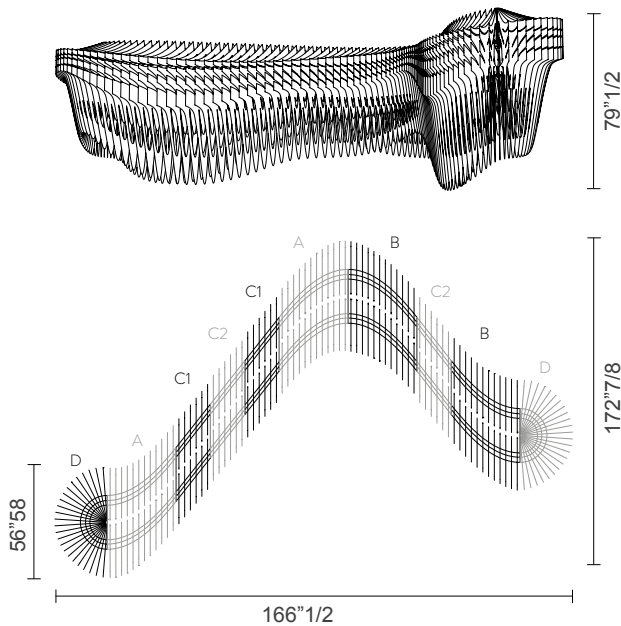

Light source:

- . **Arrangement 1:** 30 X 12W E26 LED Filament Bulbs + 8 X 12W Spot LED PAR 38 | 20 Hanging Points.
- . **Arrangement 2:** 54 X 12W E26 LED Filament Bulbs + 14 X 12W Spot LED PAR 38 | 32 Hanging Points.
- . **Arrangement 3:** 78 X 12W E26 LED Filament Bulbs + 22 X 12W Spot LED PAR 38 | 48 Hanging Points.

Aria Infinita

Dimensions

Arrangement 1: 124"3/4W x 106"1/4D x 79"1/2H + Tensors & Canopy

Arrangement 2: 195"5/8W x 106"1/4D x 79"1/2H + Tensors & Canopy

Arrangement 3: 166"1/2W x 172"7/8D x 79"1/2H + Tensors & Canopy

Arrangement 1

Arrangement 2

Arrangement 3

Canopy

Ø4"3/4 x 1"1/4H