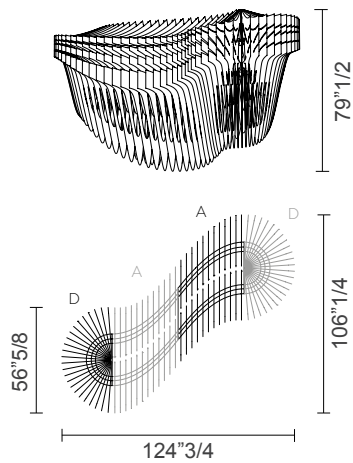

Light source:

- . **Arrangement 1:** 30 X 12W E26 LED Filament Bulbs + 8 X 12W Spot LED PAR 38 | 20 Hanging Points.
- . **Arrangement 2:** 54 X 12W E26 LED Filament Bulbs + 14 X 12W Spot LED PAR 38 | 32 Hanging Points.
- . **Arrangement 3:** 78 X 12W E26 LED Filament Bulbs + 22 X 12W Spot LED PAR 38 | 48 Hanging Points.

Aria Infinita

Dimensions

Arrangement 1: 124"3/4W x 106"1/4D x 79"1/2H + Tensors & Canopy

Arrangement 2: 195"5/8W x 106"1/4D x 79"1/2H + Tensors & Canopy

Arrangement 3: 166"1/2W x 172"7/8D x 79"1/2H + Tensors & Canopy

Arrangement 1

Arrangement 2

Arrangement 3

Canopy

Ø4"3/4 x 1"1/4H