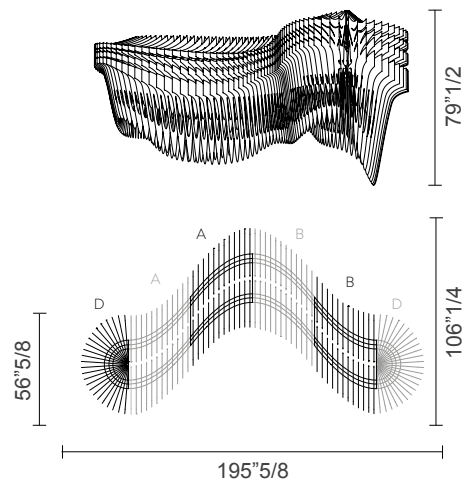

Light source:

- . **Arrangement 1:** 30 X 12W E26 LED Filament Bulbs + 8 X 12W Spot LED PAR 38 | 20 Hanging Points.
- . **Arrangement 2:** 54 X 12W E26 LED Filament Bulbs + 14 X 12W Spot LED PAR 38 | 32 Hanging Points.
- . **Arrangement 3:** 78 X 12W E26 LED Filament Bulbs + 22 X 12W Spot LED PAR 38 | 48 Hanging Points.

Aria Infinita

Dimensions

Arrangement 1: 124"3/4W x 106"1/4D x 79"1/2H + Tensors & Canopy

Arrangement 2: 195"5/8W x 106"1/4D x 79"1/2H + Tensors & Canopy

Arrangement 3: 166"1/2W x 172"7/8D x 79"1/2H + Tensors & Canopy

Arrangement 1

Arrangement 2

Arrangement 3

Canopy

Ø4"3/4 x 1"1/4H