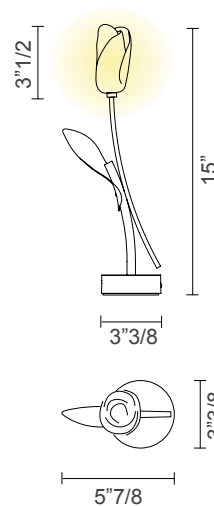

Tulip

Design: Marc Sadler

Description

An imaginative, elegant and weightless table lamp. Tulip literally adorns your table with an elegant blossom that have been hand molded making each piece unique. The base available in two finishings, white and black, holds an anodized aluminum stem with a precious gold cracklé leaf at side adorn the bloom. Dimmable LED light sources are included and can be replaced autonomously. Made in Italy.

Technical info:

- . **Light source:** 1 X 1,3W Battery LED
150 Lumen - 3000 Kelvin.
- . **Dimmable:** with integrated dimmer.
- . **Materials:** Lentiflex®, anodized aluminum.
- . **Battery life:** at max intensity around 6.5 hours duration, at min intensity around 60 hours duration.

Dimensions

5"7/8W x 3"3/8D x 15"H

Base in white

Base in black