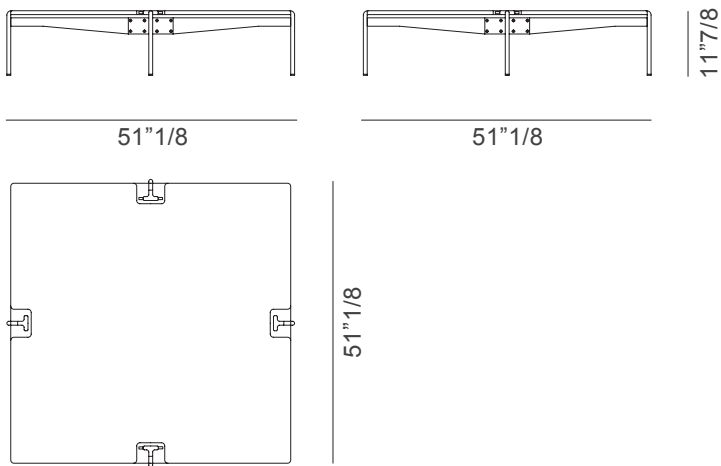

Top:
- bronzed glass
- or marble

Under top:
- walnut wood

Blues

Dimensions

A: 51"1/8W x 51"1/8D x 11"7/8H

B: 55"1/8W x 27"1/2D x 11"7/8H

A

B