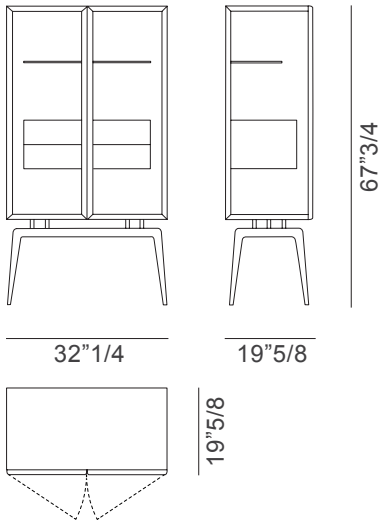

### Dimensions

32"1/4W x 19"5/8D x 67"3/4H

*With wooden back panel*

*With leather back panel*