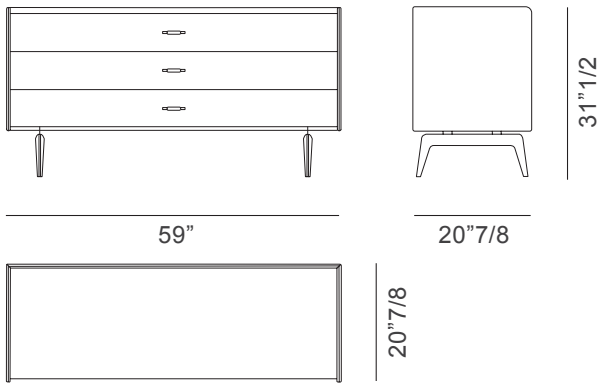

Blues

Design: Giuseppe Viganò

Description

Dresser with structure in walnut veneered wood particle panels and plywood. Legs in solid walnut wood. Three drawers with front covered in walnut veneered wood or with leather. Top available in walnut veneered wood or in marble. Metal details in handles, structure and legs in light gold or Audrey bronze finish. Made in Italy.

Blues

Dimensions

59"W x 20"7/8D x 31"1/2H

With wooden front

With leather front