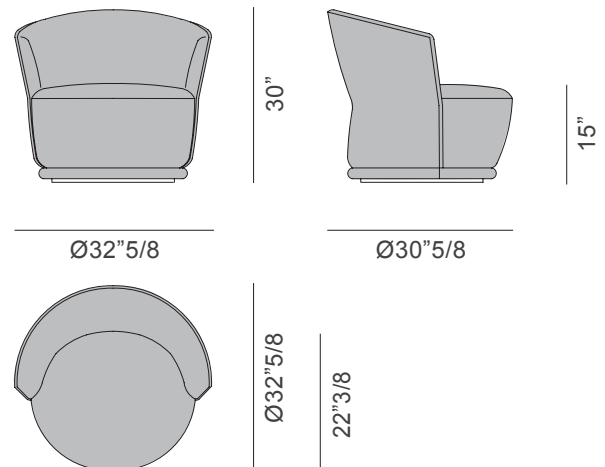

Blues

Design: Giuseppe Viganò

Description

Lounge chair with structure in solid wood and plywood, with polyurethane foam padding in different densities. Pre-upholstery: polyester wadding. Non-removable upholstery in leather or fabric. Swivel base in painted MDF wood. Made in Italy.

Dimensions

Ø32"5/8 x 30"H

Blues