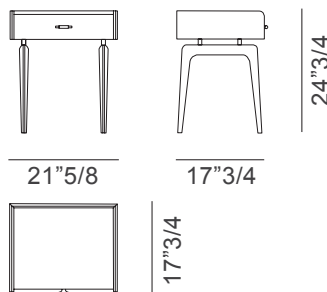

### Description

Nightstand with structure in walnut veneered wood particle panels and plywood. Legs in solid walnut wood. One drawer with front covered in walnut veneered wood or with leather. Top available in leather, in walnut veneered wood or in marble. Metal details in handles, structure and legs in light gold or Audrey bronze finish. Made in Italy.

### Dimensions

21"5/8W x 17"3/4D x 24"3/4H

*With wooden front*

*With leather front*